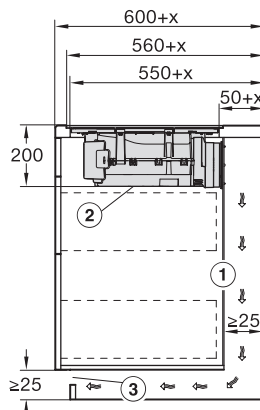

KMDA7272FL, KMDA7473FL – flush – Installation drawing

KMDA7272FL, KMDA7473FL – Installation drawing

KMDA7272FL/FR – Operating options

KMDA7272FL/FR, KMDA7473FL/FR, Air circulation (Installation drawing)

KMDA7272FL/FR, KMDA7473FL/FR, Plug&Play (Installation drawing)

KMDA7272FL, KMDA7473FL – Side view flush, Plug&Play – Installation drawing

KMDA7272FL, KMDA7473FL – Side view lying on top, Plug&Play – Installation drawing

KMDA7272FL, KMDA7473FL – Side view flush+X, Plug&Play – Installation drawing