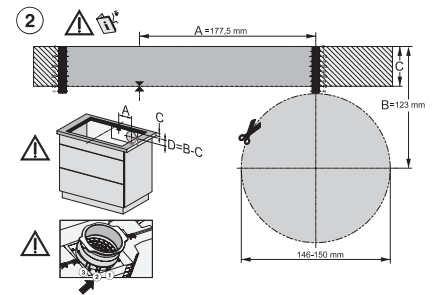

KMDA7272FL/FR, KMDA7473FL/FR – Installation variant 6 Circulating air – drawing

KMDA7272FL/FR, KMDA7473FL/FR – surface installation, drilling template, Installation drawing