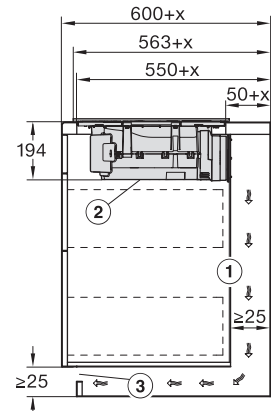

KMDA7272FL/FR, KMDA7473FL/FR, Air circulation (Installation drawing)

KMDA7272FR, KMDA7473FR – Side view lying on top+X, Plug&Play – Installation drawing