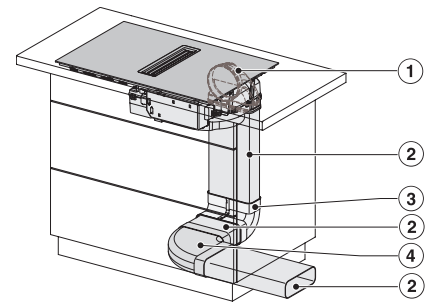

	Abluftbetrieb	Geführter Umluftbetrieb	Plug&Play-Betrieb
KMDA 7272 FR-A	✓	–	–
KMDA 7272 FR-U	–	✓	✓/✓
KMDA 7272 FL-A	✓	–	–
KMDA 7272 FL-U	–	✓	✓/✓

KMDA7272FL/FR – Operating options

KMDA7272FR, KMDA7473FR – Installation drawing

KMDA7272FL/FR, KMDA7473FL/FR, Air circulation (Installation drawing)

KMDA7272FL/FR, KMDA7473FL/FR, Plug&Play (Installation drawing)

KMDA7272FR, KMDA7473FR – Side view lying on top, Plug&Play – Installation drawing

KMDA7272FR, KMDA7473FR – Side view lying on top+X, Plug&Play – Installation drawing

KMDA7272FL/FR, KMDA7473FL/FR – Installation variant 1 Basis -drawing

KMDA7272FL/FR, KMDA7473FL/FR – Installation variant 2 Basis -drawing