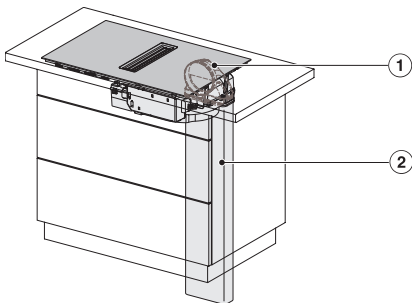

	Abluftbetrieb	Geführter Umluftbetrieb	Plug&Play-Betrieb
KMDA 7272 FR-A	✓	–	–
KMDA 7272 FR-U	–	✓	✓/✓
KMDA 7272 FL-A	✓	–	–
KMDA 7272 FL-U	–	✓	✓/✓

KMDA7272FL/FR – Operating options

KMDA7272FR, KMDA7473FR – Installation drawing

KMDA7272FL/FR, KMDA7473FL/FR, Air circulation (Installation drawing)

KMDA7272FL/FR, KMDA7473FL/FR, Plug&Play (Installation drawing)

KMDA7272FR, KMDA7473FR – Side view lying on top, Plug&Play – Installation drawing

KMDA7272FR, KMDA7473FR – Side view lying on top+X, Plug&Play – Installation drawing

KMDA7272FL/FR, KMDA7473FL/FR – Installation variant 1 Basis -drawing

KMDA7272FL/FR, KMDA7473FL/FR – Installation variant 2 Basis -drawing