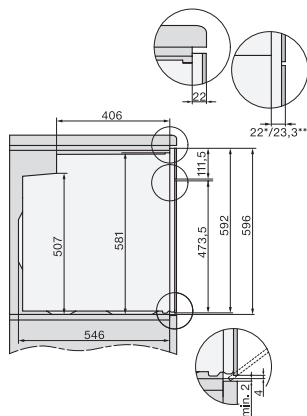

H 2851 BP
Oven
in een combineerbaar design met netwerk en pyrolyse.

installation H7000 XL, installation drawing

side view H7000 XL, installation drawings

built-in H7000 XL, installation drawing

Installation H7000 XL underframe, installation drawings

H7000 handle, installation drawing

H7000 handle, glass, installation drawings

side view H7000 XL build-under, installation drawing