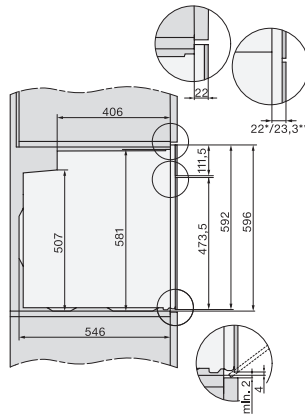

H 2761 BP

Oven

in roestvrijstalen design met netwerk, pyrolyse en FlexiClip-geleider.

installation H7000 XL, installation drawing

side view H7000 XL, installation drawings

built-in H7000 XL, installation drawing

Installation H7000 XL underframe, installation drawings

DG2740, DG7140, DGM7340, H2760B/BP, H7140BM, H7x64B/BP, H7x60B/BP installation drawings

side view H7000 XL build-under, installation drawing