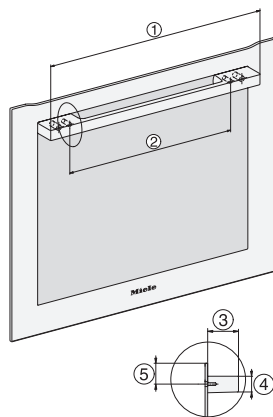

DG2740, DG7140, DGM7340, H2760B/BP, H7140BM, H7x64B/BP, H7x60B/BP installation drawings