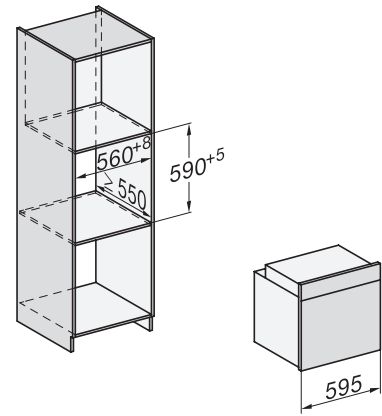

H 2761 BP

Oven

in roestvrijstalen design met netwerk, pyrolyse en FlexiClip-geleider.

installation H7000 XL, installation drawing

side view H7000 XL, installation drawings

built-in H7000 XL, installation drawing

Installation H7000 XL underframe, installation drawings

DG2740, DG7140, DGM7340, H2760B/BP, H7140BM, H7x64B/BP, H7x60B/BP installation drawings

side view H7000 XL build-under, installation drawing