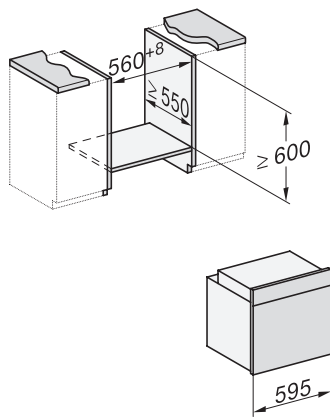

H 2761 BP

Oven

in roestvrijstalen design met netwerk, pyrolyse en FlexiClip-geleider.

installation H7000 XL, installation drawing

side view H7000 XL, installation drawings

built-in H7000 XL, installation drawing

Installation H7000 XL underframe, installation drawings

DG2740, DG7140, DGM7340, H2760B/BP, H7140BM, H7x64B/BP, H7x60B/BP installation drawings

side view H7000 XL build-under, installation drawing