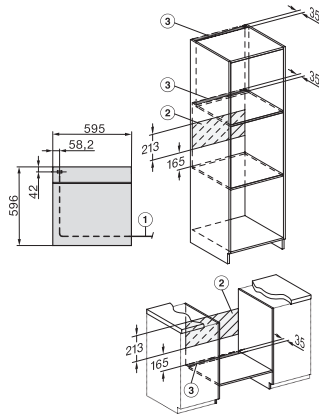

H 2761 BP

Oven

in roestvrijstalen design met netwerk, pyrolyse en FlexiClip-geleider.

installation H7000 XL, installation drawing

side view H7000 XL, installation drawings

built-in H7000 XL, installation drawing