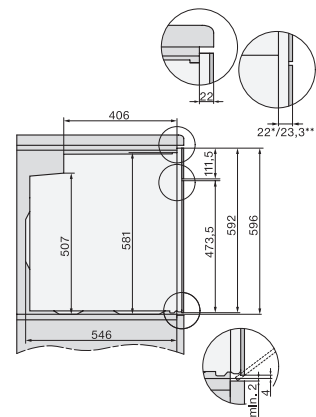

H 2761 BP

Oven

in roestvrijstalen design met netwerk, pyrolyse en FlexiClip-geleider.

installation H7000 XL, installation drawing

side view H7000 XL, installation drawings

built-in H7000 XL, installation drawing

Installation H7000 XL underframe, installation drawings

DG2740, DG7140, DGM7340, H2760B/BP, H7140BM, H7x64B/BP, H7x60B/BP installation drawings

side view H7000 XL build-under, installation drawing