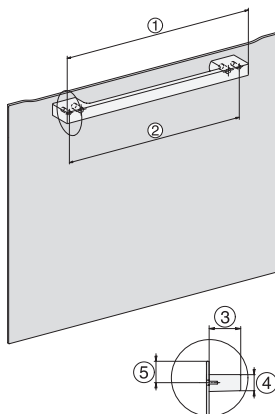

H 7365 B

Oven

in een elegant, zwart design met spijzenthermometer en PerfectClean.

installation H7000 XL, installation drawing

installation H7000 XL, installation drawing, GB, AU

side view H7000 XL, installation drawings

built-in H7000 XL, installation drawing

H226x-1B/BP/E/EP/I/IP, H2x6xB/BP, H7x6xB/BP/BPX, installation drawings

side view H7000 XL build-under, installation drawing

H7x65BP, H7145BM, H7165B, H7365B, H2756B, H2765B/BP, DGC7151, DGC7351 installation drawings