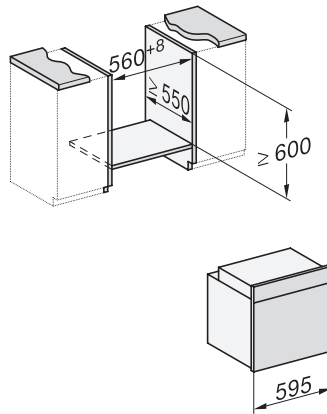

H 7365 B

Oven

in een elegant, zwart design met spijzenthermometer en PerfectClean.

installation H7000 XL, installation drawing

installation H7000 XL, installation drawing, GB, AU

side view H7000 XL, installation drawings

built-in H7000 XL, installation drawing

H226x-1B/BP/E/EP/I/IP, H2x6xB/BP, H7x6xB/BP/BPX, installation drawings

side view H7000 XL build-under, installation drawing

H7x65BP, H7145BM, H7165B, H7365B, H2756B, H2765B/BP, DGC7151, DGC7351 installation drawings