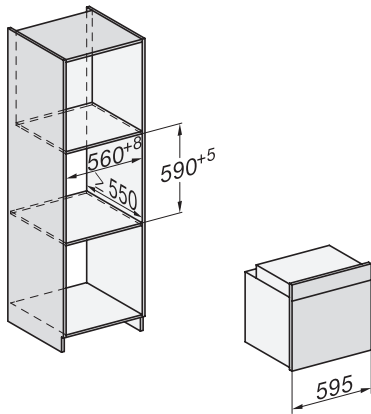

H 7365 B

Oven

in een elegant, zwart design met spijzenthermometer en PerfectClean.

installation H7000 XL, installation drawing

installation H7000 XL, installation drawing, GB, AU

side view H7000 XL, installation drawings

built-in H7000 XL, installation drawing

H226x-1B/BP/E/EP/I/IP, H2x6xB/BP, H7x6xB/BP/BPX, installation drawings

side view H7000 XL build-under, installation drawing

H7x65BP, H7145BM, H7165B, H7365B, H2756B, H2765B/BP, DGC7151, DGC7351 installation drawings