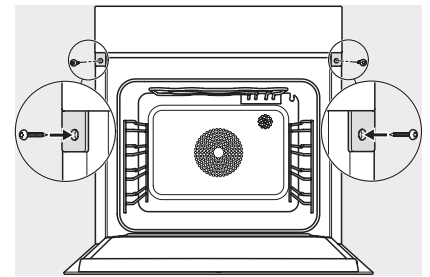

ESW7x10, EVS7010, DGC7x6xHCPro, DGC7x6xHCXPro installation drawings

built-in DGC XXL, installation drawing

DGC7x65 connections and ventilation 60cm, installation drawing

built-in DGC XXL build-under, installation drawing

screw joint DGC XXL, installation drawing

DGC7x4x Schwenkbereich der Blende, installation drawings

side view DGC XXL, installation drawings