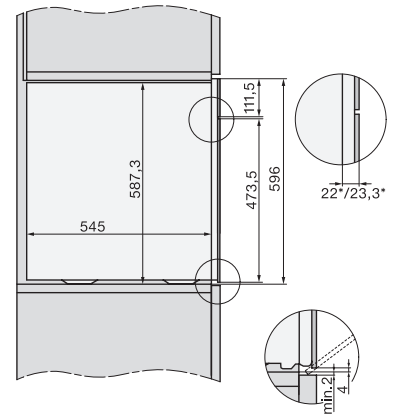

ESW7x20, DGC7x6xHCPro, DGC7x6xHCXPro installation drawings

ESW7x10, EVS7010, DGC7x6xHCPro, DGC7x6xHCXPro installation drawings

built-in DGC XXL, installation drawing

DGC7x65 connections and ventilation 60cm, installation drawing

built-in DGC XXL build-under, installation drawing

screw joint DGC XXL, installation drawing

DGC7x4x Schwenkbereich der Blende, installation drawings

side view DGC XXL, installation drawings