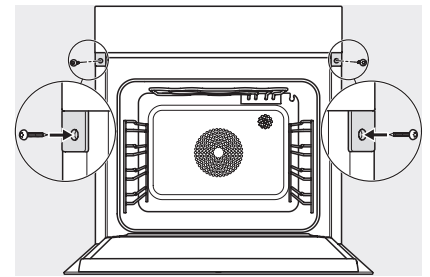

## DGC 7860 HCX Pro

Greeploze combi-stoomoven

voor stomen, bakken, braden met draadloze spijzethermometer + HydroClean.

ESW7x20, DGC7x6xHCPro, DGC7x6xHCXPro installation drawings

ESW7x10, EVS7010, DGC7x6xHCPro, DGC7x6xHCXPro installation drawings

built-in DGC XXL, installation drawing

DGC7x60 connections and ventilation 60cm, installation drawing

built-in DGC XXL build-under, installation drawing

screw joint DGC XXL, installation drawing

DGC7x4x swivel range of the aperture, installation drawings