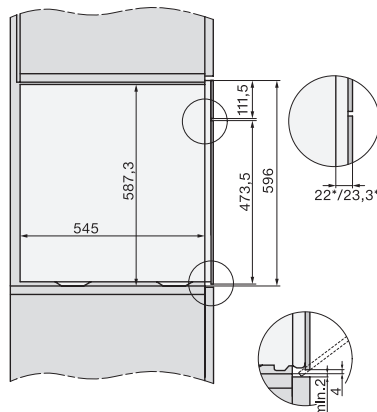

built-in DGC XXL, installation drawing

DGC7x60 connections and ventilation 60cm, installation drawing

built-in DGC XXL build-under, installation drawing

screw joint DGC XXL, installation drawing

DGC7x4x swivel range of the aperture, installation drawings

side view DGC XXL, installation drawings