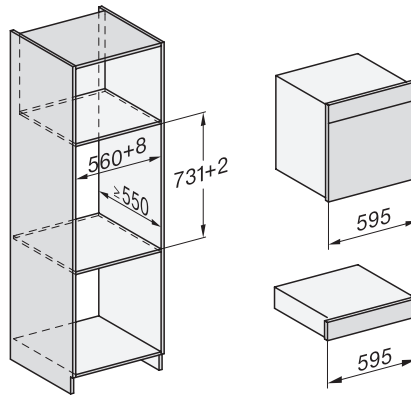

ESW7x10, EVS7010, DGC7x6xHCPro, DGC7x6xHCXPro installation drawings