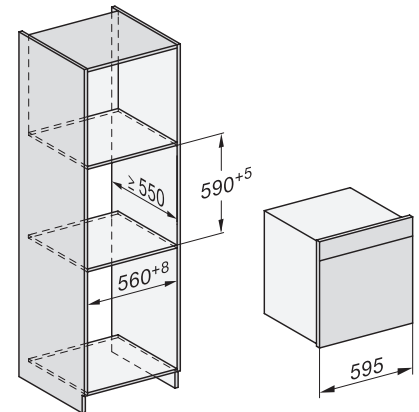

built-in DGC XXL, installation drawing

DGC7x60 connections and ventilation 60cm, installation drawing

built-in DGC XXL build-under, installation drawing

screw joint DGC XXL, installation drawing

DGC7x4x swivel range of the aperture, installation drawings

side view DGC XXL, installation drawings