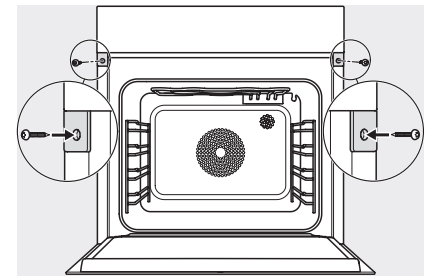

DGC 7860 HCX Pro

Greeploze combi-stoomoven

voor stomen, bakken, braden met draadloze spijzethermometer + HydroClean.

ESW7x20, DGC7x6xHCPro, DGC7x6xHCXPro installation drawings

ESW7x10, EVS7010, DGC7x6xHCPro, DGC7x6xHCXPro installation drawings

built-in DGC XXL, installation drawing

DGC7x60 connections and ventilation 60cm, installation drawing

built-in DGC XXL build-under, installation drawing

screw joint DGC XXL, installation drawing

DGC7x4x swivel range of the aperture, installation drawings