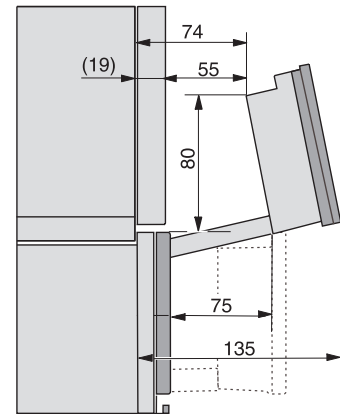

Installation_DG_DGM_DGC_XL_ESW7x10_EVS7010, installation drawings

built-in DG DGM DGC XL build-under, installation drawing

DGC7x4x built-in tall cabinet, installation drawing

DGC7x4x swivel range of the aperture, installation drawings

screw joint DGC XL, installation drawing

side view DGC XL, installation drawings