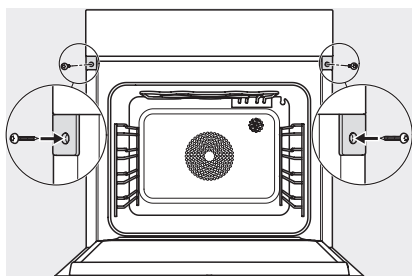

ESW7x20, DGC7x6xHCPro, DGC7x6xHCXPro installation drawings

ESW7x10, EVS7010, DGC7x6xHCPro, DGC7x6xHCXPro installation drawings

built-in DGC XXL, installation drawing

DGC7x65 connections and ventilation 60cm, installation drawing

built-in DGC XXL build-under, installation drawing

screw joint DGC XXL, installation drawing

DGC7x4x Schwenkbereich der Blende, installation drawings

side view DGC XXL, installation drawings