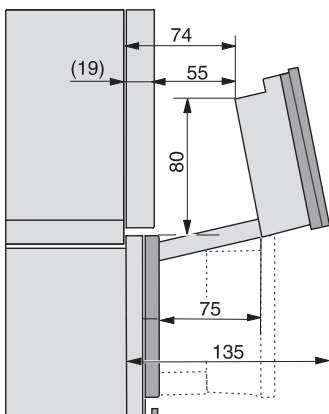

ESW7x20, DGC7x6xHCPro, DGC7x6xHCXPro installation drawings

ESW7x10, EVS7010, DGC7x6xHCPro, DGC7x6xHCXPro installation drawings

built-in DGC XXL, installation drawing

built-in DGC XXL build-under, installation drawing

screw joint DGC XXL, installation drawing

DGC7x4x Schwenkbereich der Blende, installation drawings

side view DGC XXL, installation drawings