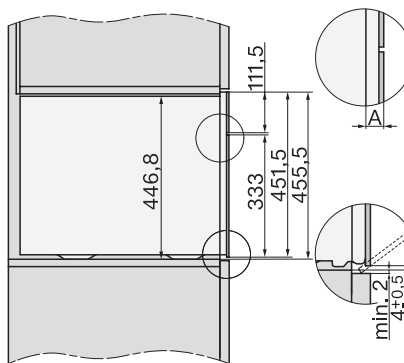

DG2840, DG7x40, DGC7x4x, DG7x6x, DGC7x6x, DGD7635, DGM7x4x, DO7, H28B/BP, H7x4xB/BM/BP, H7x6xB/BP, installation drawing

ESW7x20, DGC7x4xHCPro, DGC7x4xHCXPro installation drawings

ESW7x10, DGC7x4xHCPro, DGC7x4xHCXPro, installation drawings

built-in DG DGM DGC XL build-under, installation drawing

DGC7x4x built-in tall cabinet, installation drawing

DGC7x4x Schwenkbereich der Blende, installation drawings

screw joint DGC XL, installation drawing

DGC7x6x X with and without handle side view, installation drawings