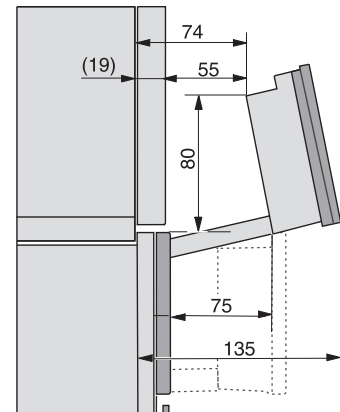

DG2840, DG7x40, DGC7x4x, DG7x6x, DGC7x6x, DGD7635, DGM7x4x, DO7, H28B/BP, H7x4xB/BM/BP, H7x6xB/BP, installation drawing

ESW7x20, DGC7x4xHCPro, DGC7x4xHCXPro installation drawings

ESW7x10, DGC7x4xHCPro, DGC7x4xHCXPro, installation drawings

built-in DG DGM DGC XL build-under, installation drawing

DGC7x4x built-in tall cabinet, installation drawing

DGC7x4x Schwenkbereich der Blende, installation drawings

screw joint DGC XL, installation drawing

DGC7x6x X with and without handle side view, installation drawings