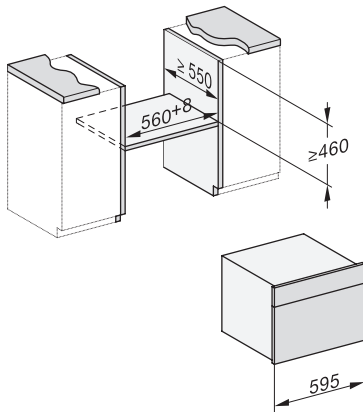

DGC 7640 HC Pro
 Compacte combi-stoomoven
 voor stomen, bakken, braden met spijzenthermometer + HydroClean.

H7000 handle, glass, installation drawings

Installation DG, DGM, DGC XL, ESW7x20 installation drawings

Installation_DG_DGM_DGC_XL_ESW7x10_EVS7010, installation drawings

built-in DG DGM DGC XL build-under, installation drawing

DGC7x4x built-in tall cabinet, installation drawing

DGC7x4x swivel range of the aperture, installation drawings

screw joint DGC XL, installation drawing

side view DGC XL, installation drawings