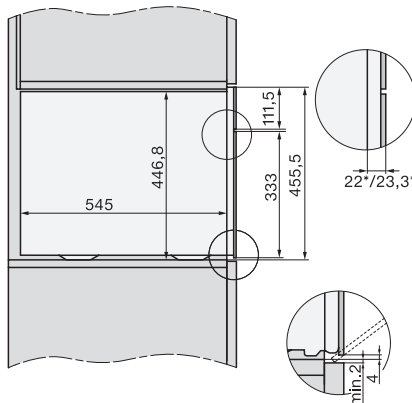

Installation_DG_DGM_DGC_XL_ESW7x10_EVS7010, installation drawings

built-in DG DGM DGC XL build-under, installation drawing

DGC7x4x built-in tall cabinet, installation drawing

DGC7x4x swivel range of the aperture, installation drawings

screw joint DGC XL, installation drawing

side view DGC XL, installation drawings