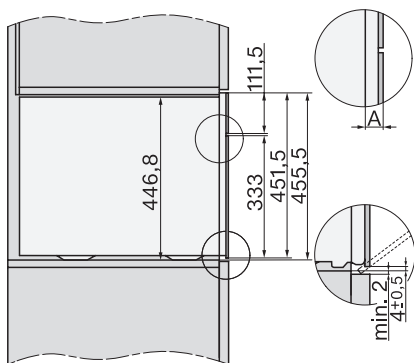

built-in DG DGM DGC XL build-under, installation drawing

DGC7x4x built-in tall cabinet, installation drawing

DGC7x4x Schwenkbereich der Blende, installation drawings

screw joint DGC XL, installation drawing

DGC7x6x X with and without handle side view, installation drawings

H7x65BP, H7145BM, H7165B, H7365B, H2756B, H2765B/BP, DGC7151, DGC7351 installation drawings