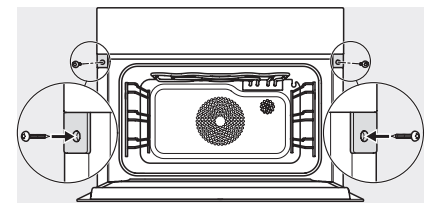

DGC 7541 HC Pro
 Compacte combi-stoomoven
 voor stomen, bakken, braden met spijzenthermometer + HydroClean.

ESW7x20, DGC7x4xHCPro, DGC7x4xHCXPro installation drawings

ESW7x10, DGC7x4xHCPro, DGC7x4xHCXPro, installation drawings

built-in DG DGM DGC XL build-under, installation drawing

DGC7x4x built-in tall cabinet, installation drawing

DGC7x4x Schwenkbereich der Blende, installation drawings

screw joint DGC XL, installation drawing