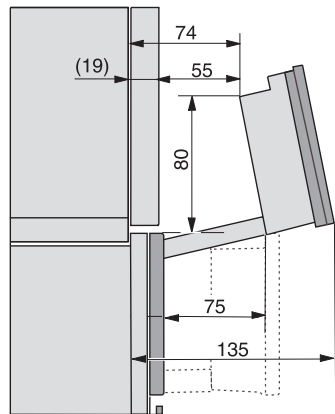

built-in DG DGM DGC XL build-under, installation drawing

DGC7x4x built-in tall cabinet, installation drawing

DGC7x4x Schwenkbereich der Blende, installation drawings

screw joint DGC XL, installation drawing