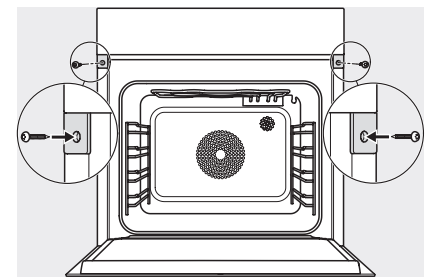

ESW7x10, EVS7010, DGC7x6xHCPro, DGC7x6xHCXPro installation drawings

built-in DGC XXL, installation drawing

DGC7x65 connections and ventilation 60cm, installation drawing

built-in DGC XXL build-under, installation drawing

screw joint DGC XXL, installation drawing

DGC7x4x Schwenkbereich der Blende, installation drawings

side view DGC XXL, installation drawings