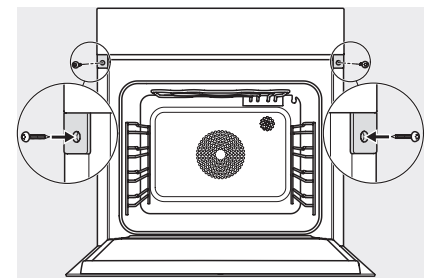

DGC 7465 HCX Pro

Greeploze combi-stoomoven met vaste aansluiting op waterafvoer voor stomen, bakken, braden met connectiviteit + HydroClean.

ESW7x20, DGC7x6xHCPro, DGC7x6xHCXPro installation drawings

ESW7x10, EVS7010, DGC7x6xHCPro, DGC7x6xHCXPro installation drawings

built-in DGC XXL, installation drawing

DGC7x65 connections and ventilation 60cm, installation drawing

built-in DGC XXL build-under, installation drawing

screw joint DGC XXL, installation drawing

DGC7x4x Schwenkbereich der Blende, installation drawings