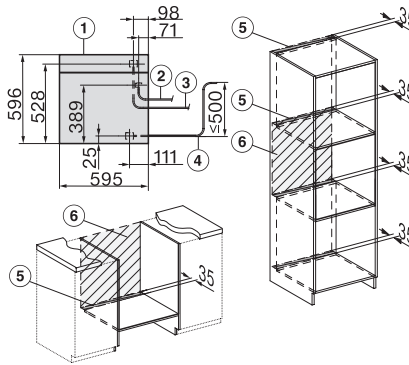

ESW7x20, DGC7x6xHCPro, DGC7x6xHCXPro installation drawings

ESW7x10, EVS7010, DGC7x6xHCPro, DGC7x6xHCXPro installation drawings

built-in DGC XXL, installation drawing

DGC7x65 connections and ventilation 60cm, installation drawing

built-in DGC XXL build-under, installation drawing

screw joint DGC XXL, installation drawing

DGC7x4x Schwenkbereich der Blende, installation drawings

side view DGC XXL, installation drawings