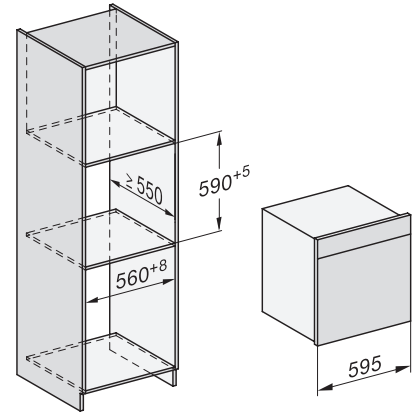

built-in DGC XXL, installation drawing

DGC7x60 connections and ventilation 60cm, installation drawing

built-in DGC XXL build-under, installation drawing

screw joint DGC XXL, installation drawing

DGC7x4x swivel range of the aperture, installation drawings