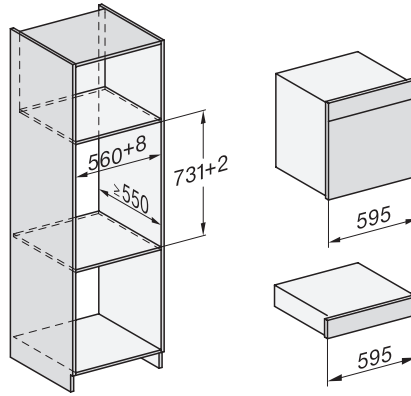

ESW7x10, EVS7010, DGC7x6xHCPro, DGC7x6xHCXPro installation drawings