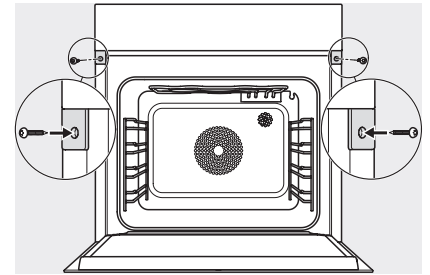

DGC 7460 HCX Pro
 Greeploze combi-stoomoven
 voor stomen, bakken, braden met connectiviteit + HydroClean.

ESW7x20, DGC7x6xHCPro, DGC7x6xHCXPro installation drawings

ESW7x10, EVS7010, DGC7x6xHCPro, DGC7x6xHCXPro installation drawings

built-in DGC XXL, installation drawing

DGC7x60 connections and ventilation 60cm, installation drawing

built-in DGC XXL build-under, installation drawing

screw joint DGC XXL, installation drawing

DGC7x4x swivel range of the aperture, installation drawings