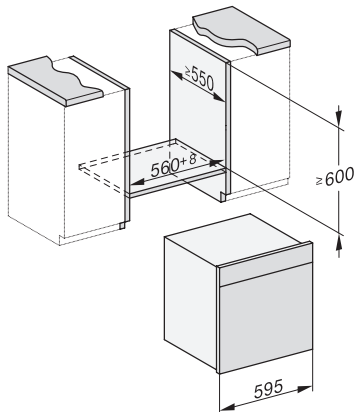

DGC 7460 HC Pro  
Combi-stoomoven  
voor stomen, bakken, braden met connectiviteit + HydroClean.

H7000 handle, glass, installation drawings

Installation DGC XXL, ESW7x20 installation drawings

Installation\_DGC\_XXL\_ESW7x10\_EVS7010 installation drawings

built-in DGC XXL, installation drawing

built-in DGC XXL build-under, installation drawing

screw joint DGC XXL, installation drawing

DGC7x4x swivel range of the aperture, installation drawings

side view DGC XXL, installation drawings