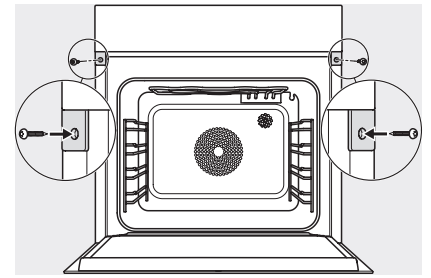

DGC 7460 HC Pro  
Combi-stoomoven  
voor stomen, bakken, braden met connectiviteit + HydroClean.

H7000 handle, glass, installation drawings

Installation DGC XXL, ESW7x20 installation drawings

Installation\_DGC\_XXL\_ESW7x10\_EVS7010 installation drawings

built-in DGC XXL, installation drawing

built-in DGC XXL build-under, installation drawing

screw joint DGC XXL, installation drawing

DGC7x4x swivel range of the aperture, installation drawings

side view DGC XXL, installation drawings