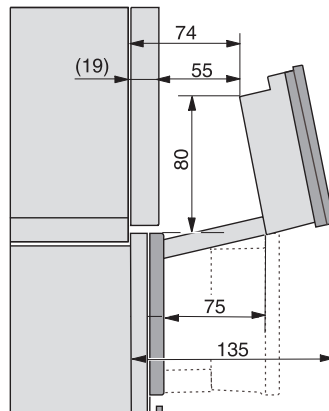

ESW7x10, DGC7x4xHCPro, DGC7x4xHCXPro, installation drawings

built-in DG DGM DGC XL build-under, installation drawing

DGC7x4x built-in tall cabinet, installation drawing

DGC7x4x Schwenkbereich der Blende, installation drawings

screw joint DGC XL, installation drawing

DGC7x6x X with and without handle side view, installation drawings