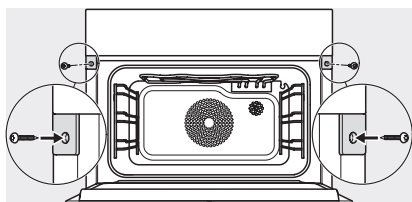

ESW7x20, DGC7x4xHCPro, DGC7x4xHCXPro installation drawings

ESW7x10, DGC7x4xHCPro, DGC7x4xHCXPro, installation drawings

built-in DG DGM DGC XL build-under, installation drawing

DGC7x4x built-in tall cabinet, installation drawing

DGC7x4x Schwenkbereich der Blende, installation drawings

screw joint DGC XL, installation drawing

DGC7x6x X with and without handle side view, installation drawings