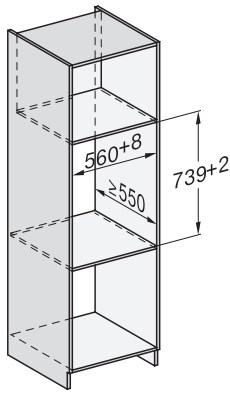

DGC 7440 HCX Pro

Greeploze compacte combi-stoomoven

voor stomen, bakken, braden met connectiviteit + HydroClean.

ESW7x20, DGC7x4xHCPro, DGC7x4xHCXPro installation drawings