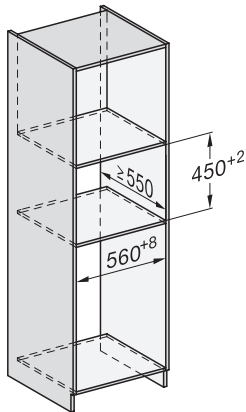

built-in DG DGM DGC XL build-under, installation drawing

DGC7x4x built-in tall cabinet, installation drawing

DGC7x40 connections and ventilation 45cm, installation drawing

DGC7x4x swivel range of the aperture, installation drawings