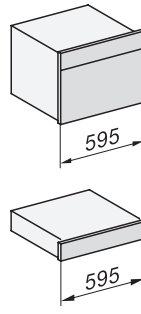

built-in DG DGM DGC XL build-under, installation drawing

DGC7x4x built-in tall cabinet, installation drawing

DGC7x40 connections and ventilation 45cm, installation drawing

DGC7x4x swivel range of the aperture, installation drawings