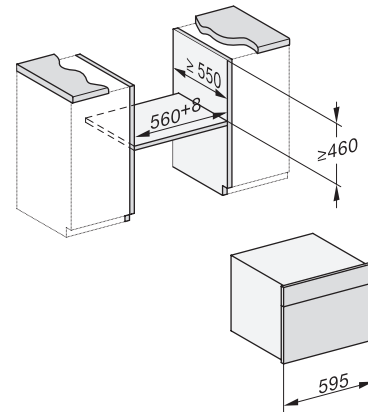

built-in DG DGM DGC XL build-under, installation drawing

DGC7x4x built-in tall cabinet, installation drawing

DGC7x40 connections and ventilation 45cm, installation drawing

DGC7x4x swivel range of the aperture, installation drawings