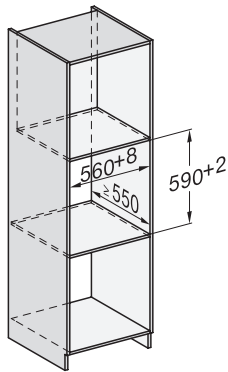

ESW7x10, DGC7x4xHCPro, DGC7x4xHCXPro, installation drawings