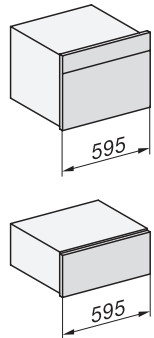

ESW7x20, DGC7x4xHCPro, DGC7x4xHCXPro installation drawings