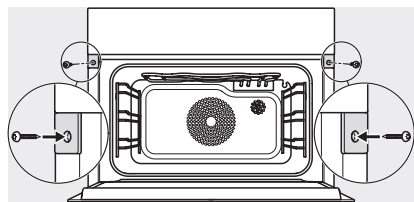

built-in DG DGM DGC XL build-under, installation drawing

DGC7x4x built-in tall cabinet, installation drawing

DGC7x40 connections and ventilation 45cm, installation drawing

DGC7x4x swivel range of the aperture, installation drawings

screw joint DGC XL, installation drawing

DGC7x6x X with and without handle side view, installation drawings