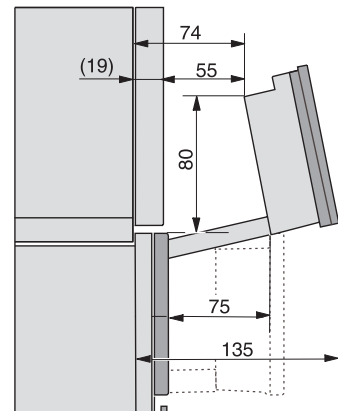

built-in DG DGM DGC XL build-under, installation drawing

DGC7x4x built-in tall cabinet, installation drawing

DGC7x40 connections and ventilation 45cm, installation drawing

DGC7x4x swivel range of the aperture, installation drawings

screw joint DGC XL, installation drawing

DGC7x6x X with and without handle side view, installation drawings