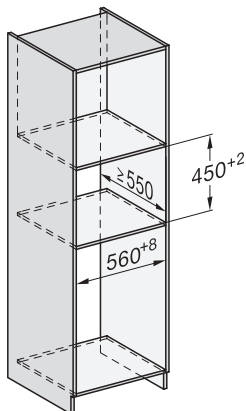

built-in DG DGM DGC XL build-under, installation drawing

DGC7x4x built-in tall cabinet, installation drawing

DGC7x40 connections and ventilation 45cm, installation drawing

DGC7x4x swivel range of the aperture, installation drawings