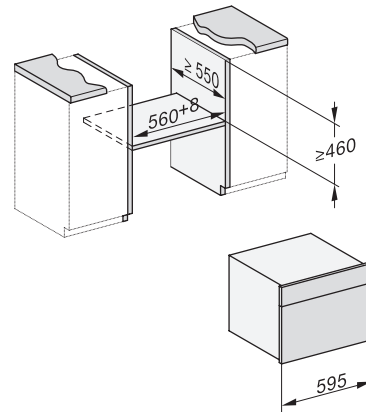

built-in DG DGM DGC XL build-under, installation drawing

DGC7x4x built-in tall cabinet, installation drawing

DGC7x40 connections and ventilation 45cm, installation drawing

DGC7x4x swivel range of the aperture, installation drawings