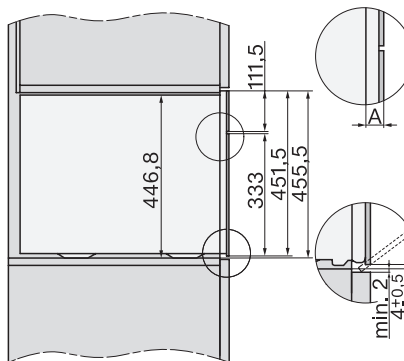

ESW7x10, DGC7x4xHCPro, DGC7x4xHCXPro, installation drawings

built-in DG DGM DGC XL build-under, installation drawing

DGC7x4x built-in tall cabinet, installation drawing

DGC7x4x Schwenkbereich der Blende, installation drawings

screw joint DGC XL, installation drawing

DGC7x6x X with and without handle side view, installation drawings