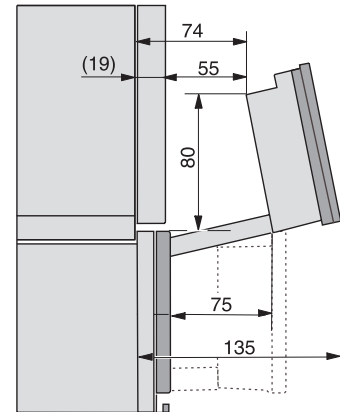

ESW7x10, DGC7x4xHCPro, DGC7x4xHCXPro, installation drawings

built-in DG DGM DGC XL build-under, installation drawing

DGC7x4x built-in tall cabinet, installation drawing

DGC7x4x Schwenkbereich der Blende, installation drawings

screw joint DGC XL, installation drawing

DGC7x6x X with and without handle side view, installation drawings