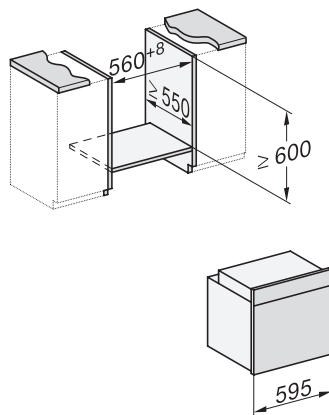

DGC 7351

Combi-stoomoven

in elegant, zwart design met netwerkkoppeling, led-verlichting en TasteControl.

installation H7000 XL, installation drawing

installation H7000 XL, installation drawing, GB, AU

side view H7000 XL, installation drawings

built-in H7000 XL, installation drawing

H226x-1B/BP/E/EP/I/IP, H2x6xB/BP, H7x6xB/BP/BPX, installation drawings

side view H7000 XL build-under, installation drawing

H7x65BP, H7145BM, H7165B, H7365B, H2756B, H2765B/BP, DGC7151, DGC7351 installation drawings