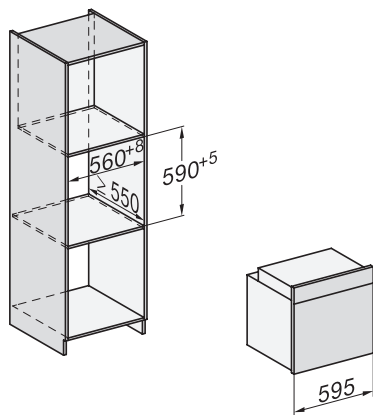

DGC 7351

Combi-stoomoven

in elegant, zwart design met netwerkkoppeling, led-verlichting en TasteControl.

installation H7000 XL, installation drawing

installation H7000 XL, installation drawing, GB, AU

side view H7000 XL, installation drawings

built-in H7000 XL, installation drawing

H226x-1B/BP/E/EP/I/IP, H2x6xB/BP, H7x6xB/BP/BPX, installation drawings

side view H7000 XL build-under, installation drawing

H7x65BP, H7145BM, H7165B, H7365B, H2756B, H2765B/BP, DGC7151, DGC7351 installation drawings