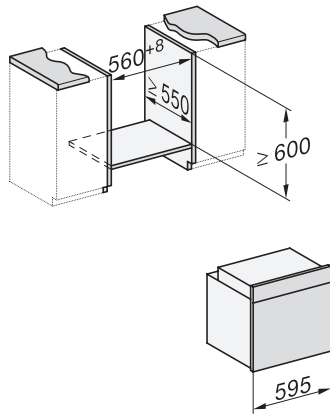

DGC 7250

Combi-stoomoven

voor stomen, bakken en braden met connectiviteit en TasteControl.

installation H7000 XL, installation drawing

side view H7000 XL, installation drawings

built-in H7000 XL, installation drawing

H226x-1B/BP/E/EP/I/IP, H2x6xB/BP, H7x6xB/BP/BPX, installation drawings

DG2840, DG7x40, DGC7x4x, DG7x6x, DGC7x6x, DGD7635, DGM7x4x, DO7, H28B/BP, H7x4xB/BM/BP, H7x6xB/BP, installation drawing

side view H7000 XL build-under, installation drawing