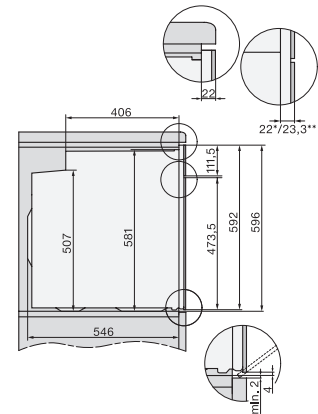

### Combi-stoomoven

voor stomen, bakken en braden met connectiviteit en TasteControl.

installation H7000 XL, installation drawing

side view H7000 XL, installation drawings

built-in H7000 XL, installation drawing

H226x-1B/BP/E/EP/I/IP, H2x6xB/BP, H7x6xB/BP/BPX, installation drawings

DG7x40, DGC7x4x, DGC7x6x, DG7635, DGM7x4x, DO7, H2860B/BP, H7240BM, H7x40BM, H7x4xB/BP, H7x6xB/BP, installation drawings

side view H7000 XL build-under, installation drawing