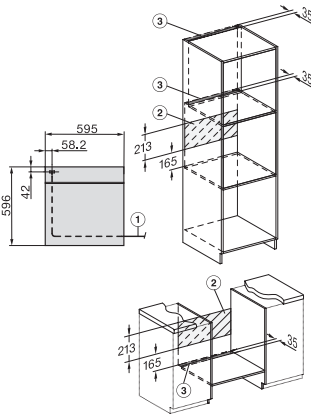

DGC 7151

Combi-stoomoven

in elegant, zwart design met netwerkkoppeling en TasteControl.

DGC 7151

Combi-stoomoven

in elegant, zwart design met netwerkkoppeling en TasteControl.

H226x-1B/BP/E/EP//IP, H2760B/BP, H28x0B/BP, H7x6xB/BP/BPX installation drawings

H226x-1B/BP/E/EP//IP, H2760B/BP, H28x0B/BP, H7x6xB/BP/BPX, installation drawings, GB, AUS

H2760B/BP, H28x0B/BP, H7x6xB/BP/BPX, DGC7351, DGC7151, installation drawings

H226x-1B/BP/E/EP//IP, H2760B/BP, H28x0B/BP, H7x6xB/BP/BPX, installation drawings