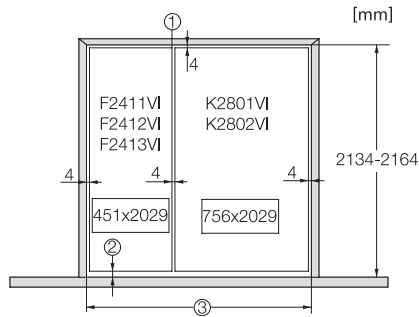

F 2413 Vi
MasterCool-diepvriezer
voor topdesign en -techniek in groot formaat.

Opening angle 90°/115°, right side stop, MasterCool (Sketch) with footnote

Side-by-side, MasterCool, without partition wall, with heating mat (Sketch) (with footnote)

F2413Vi, F2412Vi, F2411Vi, MasterCool, inner space, installation drawings

Sideview, MasterCool, Sketch

Example for dimensioning Side-by-side-Combination MasterCool (Sketch) (*footnote) (only for EUROPE)