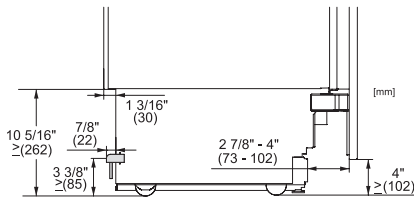

F 2413 Vi
MasterCool-diepvriezer
voor topdesign en -techniek in groot formaat.

Opening angle 90°/115°, right side stop, MasterCool (Sketch) with footnote

Side-by-side, MasterCool, without partition wall, with heating mat (Sketch) (with footnote)

F2413Vi, F2412Vi, F2411Vi, MasterCool, inner space, installation drawings

Sideview, MasterCool, Sketch

Example for dimensioning Side-by-side-Combination MasterCool (Sketch) (*footnote) (only for EUROPE)