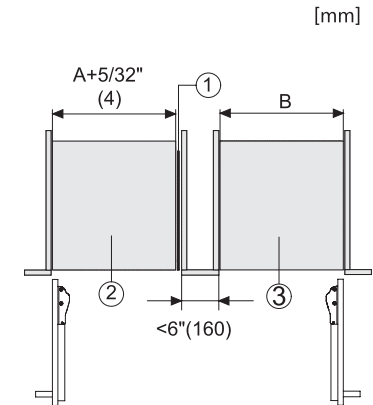

F 2413 Vi
MasterCool-diepvriezer
voor topdesign en -techniek in groot formaat.

Opening angle 90°/115°, right side stop, MasterCool (Sketch) with footnote

Side-by-side, MasterCool, without partition wall, with heating mat (Sketch) (with footnote)

F2413Vi, F2412Vi, F2411Vi, MasterCool, inner space, installation drawings

Sideview, MasterCool, Sketch

Example for dimensioning Side-by-side-Combination MasterCool (Sketch) (*footnote) (only for EUROPE)