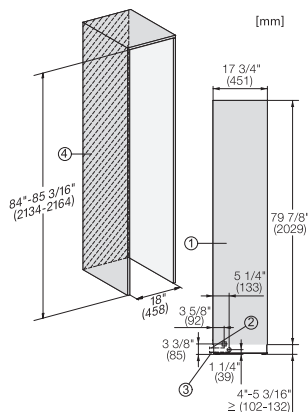

F 2413 Vi
MasterCool-diepvriezer
voor topdesign en -techniek in groot formaat.

Opening angle 90°/115°, right side stop, MasterCool (Sketch) with footnote

Side-by-side, MasterCool, without partition wall, with heating mat (Sketch) (with footnote)

F2413Vi, F2412Vi, F2411Vi, MasterCool, inner space, installation drawings

Sideview, MasterCool, Sketch

Example for dimensioning Side-by-side-Combination MasterCool (Sketch) (*footnote) (only for EUROPE)

Side-by-Side, MasterCool, footnote, installation drawings

KFP1805ed/cs, KFP1804ed/cs, Front panel, Front dimensions, MasterCool, installation drawings

F2413Vi, F2471Vi, F2471SF, F2461Vi, F2411Vi, F2411SF, installation, MasterCool, installation drawings