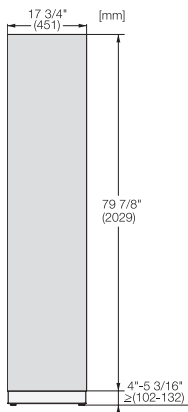

F 2413 Vi
MasterCool-diepvriezer
voor topdesign en -techniek in groot formaat.

Opening angle 90°/115°, right side stop, MasterCool (Sketch) with footnote

Side-by-side, MasterCool, without partition wall, with heating mat (Sketch) (with footnote)

F2413Vi, F2412Vi, F2411Vi, MasterCool, inner space, installation drawings

Sideview, MasterCool, Sketch

Example for dimensioning Side-by-side-Combination MasterCool (Sketch) (*footnote) (only for EUROPE)

Side-by-Side, MasterCool, footnote, installation drawings

KFP1805ed/cs, KFP1804ed/cs, Front panel, Front dimensions, MasterCool, installation drawings

F2413Vi, F2471Vi, F2471SF, F2461Vi, F2411Vi, F2411SF, installation, MasterCool, installation drawings