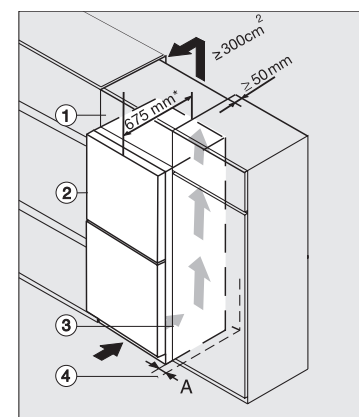

Integrating freestanding refrigeration appliance in a run of kitchen units, edt/cs, ws, bst, el (*footnote)