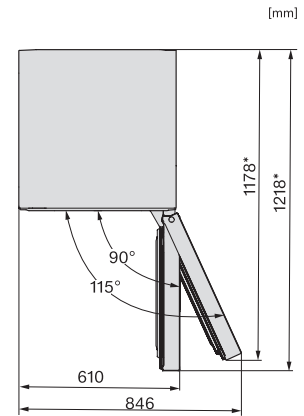

### Vrijstaande koelkast

met DailyFresh, DynaCool en ComfortClean in greeploos design.

K4373ED, KS4383ED, KS4383 C ED, KS4783 bb Blackboard, KS4887DD, installation (footnote\*) (installation drawings)

K4373DD, K4373ED, KS4383ED, KS4383ED C, FN4372E, FN4372D, installation sketch (footnote\*) (installation drawings)