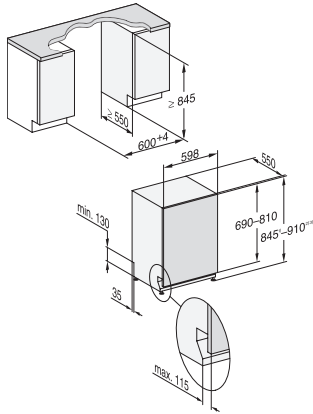

G7000, fully integrated dishwasher, XXL, 60cm (installation drawing)

G7000, fully integrated dishwasher, XXL, 60cm (installation drawing)