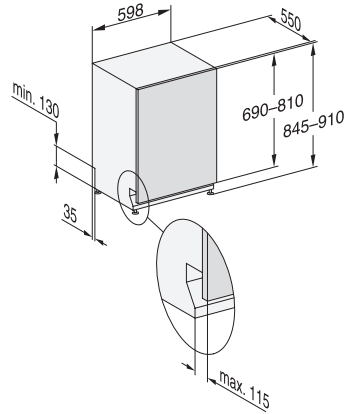

G7000, fully integrated dishwasher, XXL, 60cm (installation drawing)

G7000, fully integrated dishwasher, XXL, 60cm (installation drawing)