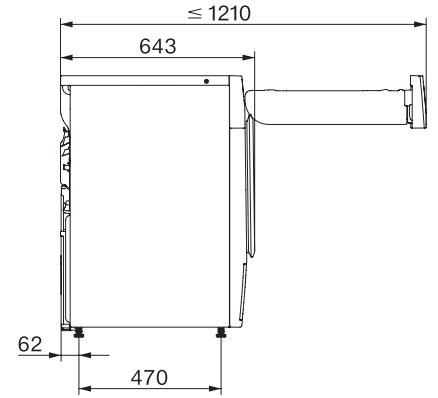

TWW780WP Passion

T1 warmtepompdroogkast:

A+++ -10% | 9 kg | M Touch | SteamFinish | SilenceDrum

T1 installation drawing, fascia 5 degree, measures in mm

T1 drawing, fascia 5 degree, measures in mm

T1 drawing, fascia 5 degree, with porthole, measures in mm

T1 drawing, fascia 5 degree, measures in mm