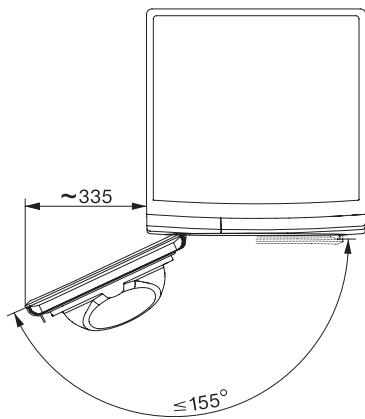

TWW780WP Passion

T1 warmtepompdroogkast:

A+++ -10% | 9 kg | M Touch | SteamFinish | SilenceDrum

T1 installation drawing, fascia 5 degree, measures in mm

T1 drawing, fascia 5 degree, measures in mm

T1 drawing, fascia 5 degree, with porthole, measures in mm

T1 drawing, fascia 5 degree, measures in mm