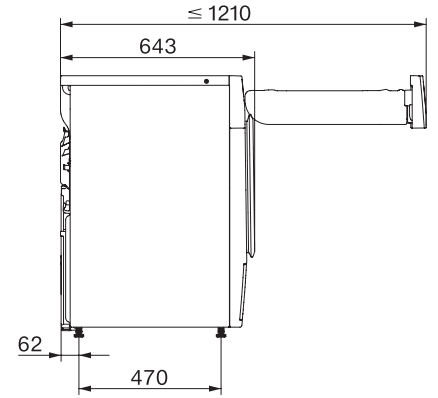

TWR780WP Eco&Steam&9kg

T1 warmtepompdroogkast:

A+++ -10% | 9 kg | M Touch | SteamFinish | SilenceDrum

T1 installation drawing, facia 5 degree, measures in mm

T1 drawing, facia 5 degree, measures in mm

T1 drawing, facia 5 degree, with porthole, measures in mm

T1 drawing, facia 5 degree, measures in mm