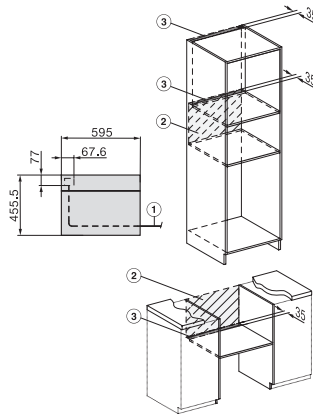

## H 7145 BM

Compacte oven met geïntegreerde microgolfoven

in elegant zwart design met automatische programma's en gecombineerde functies.

side view H7000 BM, installation drawings

built-in H7000 BM, installation drawing

built-in H7000 BM build-under, installation drawings

installation H7000 BM, installation drawing

H7x40BM/BMX, installation drawings, GB, AUS

side view H7000 BM build-under, installation drawings

H7x65BP, H7145BM, H7165B, H7365B, H2756B,  
H2765B/BP, DGC7151, DGC7351 installation drawings