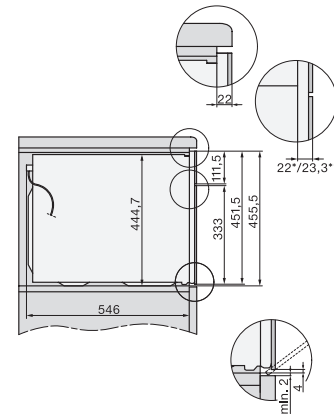

## H 7145 BM

Compacte oven met geïntegreerde microgolfoven

in elegant zwart design met automatische programma's en gecombineerde functies.

side view H7000 BM, installation drawings

built-in H7000 BM, installation drawing

built-in H7000 BM build-under, installation drawings

installation H7000 BM, installation drawing

H7x40BM/BMX, installation drawings, GB, AUS

side view H7000 BM build-under, installation drawings

H7x65BP, H7145BM, H7165B, H7365B, H2756B,  
H2765B/BP, DGC7151, DGC7351 installation drawings