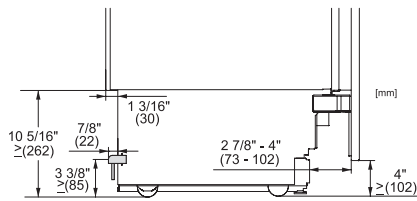

KWT 2672 ViS
MasterCool-wijnklimaatkast
voor topdesign en -techniek in groot formaat.

Example for dimensioning Side-by-side-Combination MasterCool (Sketch) (*footnote) (only for EUROPE)