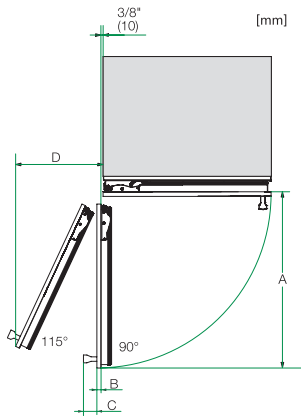

KWT 2672 ViS
MasterCool-wijnklimaatkast
voor topdesign en -techniek in groot formaat.

Opening angle 90°/115°, right side stop, MasterCool (Sketch) with footnote

Side-by-side, MasterCool, without partition wall, with heating mat (Sketch) (with footnote)