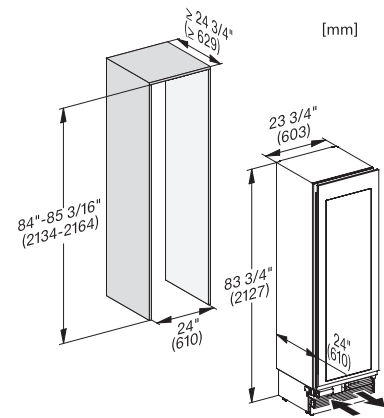

KWT 2672 ViS
MasterCool-wijnklimaatkast
voor topdesign en -techniek in groot formaat.

Opening angle 90°/115°, right side stop, MasterCool (Sketch) with footnote

Side-by-side, MasterCool, without partition wall, with heating mat (Sketch) (with footnote)