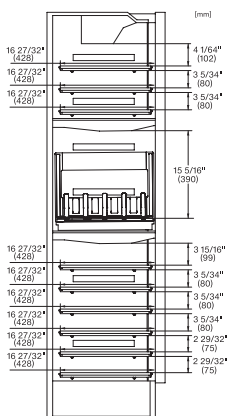

KWT 2672 ViS
MasterCool-wijnklimaatkast
voor topdesign en -techniek in groot formaat.

Opening angle 90°/115°, right side stop, MasterCool (Sketch) with footnote

Side-by-side, MasterCool, without partition wall, with heating mat (Sketch) (with footnote)

KWT2611Vi, KWT2671ViS, KWT2601Vi, KWT2661ViS, installation, MasterCool, installation drawings

Sideview, MasterCool, Sketch

Side-by-Side, MasterCool, footnote, installation drawings

KFP2455ed/cs, KFP2454ed/cs, front panel, front dimensions, MasterCool, installation drawings

Installation, MasterCool, *footnote, installation drawings

KWT2672ViS, KWT2662ViS, KWT2671 ViS, MasterCool, inner space, modeling, installation drawings

Example for dimensioning Side-by-side-Combination MasterCool (Sketch) (*footnote) (only for EUROPE)