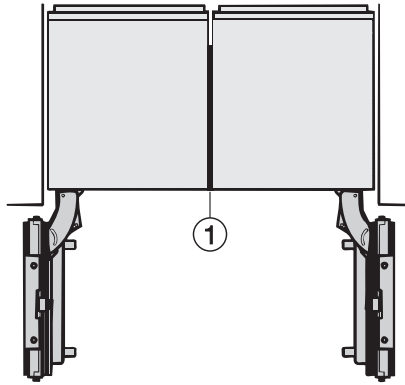

KWT 2672 ViS
MasterCool-wijnklimaatkast
voor topdesign en -techniek in groot formaat.

Opening angle 90°/115°, right side stop, MasterCool (Sketch) with footnote

Side-by-side, MasterCool, without partition wall, with heating mat (Sketch) (with footnote)