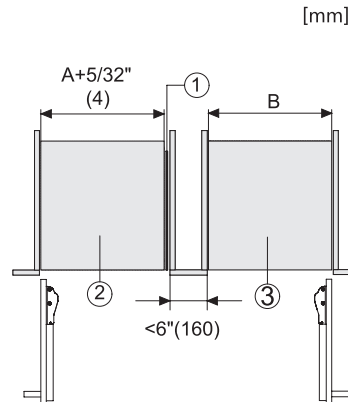

KWT 2672 ViS
MasterCool-wijnklimaatkast
voor topdesign en -techniek in groot formaat.

Opening angle 90°/115°, right side stop, MasterCool (Sketch) with footnote

Side-by-side, MasterCool, without partition wall, with heating mat (Sketch) (with footnote)

KWT2611Vi, KWT2671ViS, KWT2601Vi, KWT2661ViS, installation, MasterCool, installation drawings

Sideview, MasterCool, Sketch

Side-by-Side, MasterCool, footnote, installation drawings

KFP2455ed/cs, KFP2454ed/cs, front panel, front dimensions, MasterCool, installation drawings