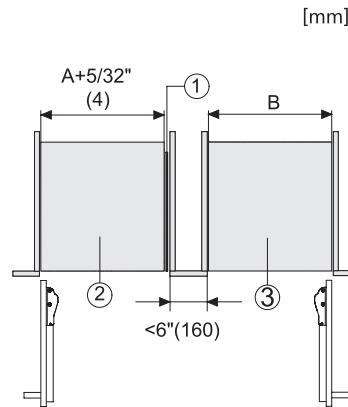

KWT 2672 ViS
MasterCool-wijnklimaatkast
voor topdesign en -techniek in groot formaat.

Opening angle 90°/115°, right side stop, MasterCool (Sketch) with footnote

Side-by-side, MasterCool, without partition wall, with heating mat (Sketch) (with footnote)

KWT2611Vi, KWT2671ViS, KWT2601Vi, KWT2661ViS, installation, MasterCool, installation drawings

Sideview, MasterCool, Sketch

Side-by-Side, MasterCool, footnote, installation drawings

KFP2455ed/cs, KFP2454ed/cs, front panel, front dimensions, MasterCool, installation drawings