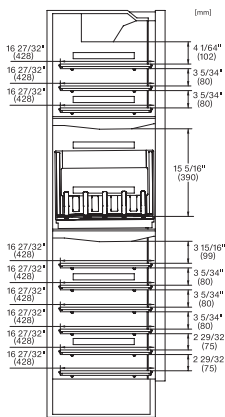

KWT 2672 ViS
MasterCool-wijnklimaatkast
voor topdesign en -techniek in groot formaat.

Opening angle 90°/115°, right side stop, MasterCool (Sketch) with footnote

Side-by-side, MasterCool, without partition wall, with heating mat (Sketch) (with footnote)

KWT2611Vi, KWT2671ViS, KWT2601Vi, KWT2661ViS, installation, MasterCool, installation drawings

Sideview, MasterCool, Sketch

Side-by-Side, MasterCool, footnote, installation drawings

KFP2455ed/cs, KFP2454ed/cs, front panel, front dimensions, MasterCool, installation drawings

Installation, MasterCool, *footnote, installation drawings

KWT2672ViS, KWT2662ViS, KWT2671 ViS, MasterCool, inner space, modeling, installation drawings

Example for dimensioning Side-by-side-Combination MasterCool (Sketch) (*footnote) (only for EUROPE)