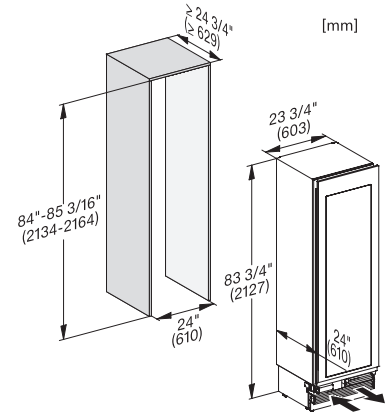

KWT 2672 ViS
MasterCool-wijnklimaatkast
voor topdesign en -techniek in groot formaat.

Opening angle 90°/115°, right side stop, MasterCool (Sketch) with footnote

Side-by-side, MasterCool, without partition wall, with heating mat (Sketch) (with footnote)