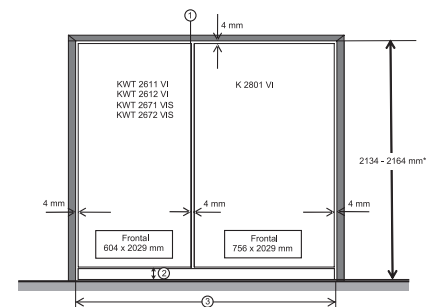

KWT 2672 ViS
MasterCool-wijnklimaatkast
voor topdesign en -techniek in groot formaat.

Opening angle 90°/115°, right side stop, MasterCool (Sketch) with footnote

Side-by-side, MasterCool, without partition wall, with heating mat (Sketch) (with footnote)

KWT2611Vi, KWT2671ViS, KWT2601Vi, KWT2661ViS, installation, MasterCool, installation drawings

Sideview, MasterCool, Sketch

Side-by-Side, MasterCool, footnote, installation drawings

KFP2455ed/cs, KFP2454ed/cs, front panel, front dimensions, MasterCool, installation drawings

Installation, MasterCool, *footnote, installation drawings

KWT2672ViS, KWT2662ViS, KWT2671 ViS, MasterCool, inner space, modeling, installation drawings

Example for dimensioning Side-by-side-Combination MasterCool (Sketch) (*footnote) (only for EUROPE)