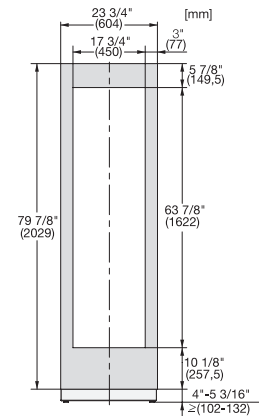

KWT 2672 ViS
MasterCool-wijnklimaatkast
voor topdesign en -techniek in groot formaat.

Opening angle 90°/115°, right side stop, MasterCool (Sketch) with footnote

Side-by-side, MasterCool, without partition wall, with heating mat (Sketch) (with footnote)

KWT2611Vi, KWT2671ViS, KWT2601Vi, KWT2661ViS, installation, MasterCool, installation drawings

Sideview, MasterCool, Sketch

Side-by-Side, MasterCool, footnote, installation drawings

KFP2455ed/cs, KFP2454ed/cs, front panel, front dimensions, MasterCool, installation drawings

Installation, MasterCool, *footnote, installation drawings

KWT2672ViS, KWT2662ViS, KWT2671 ViS, MasterCool, inner space, modeling, installation drawings

Example for dimensioning Side-by-side-Combination MasterCool (Sketch) (*footnote) (only for EUROPE)