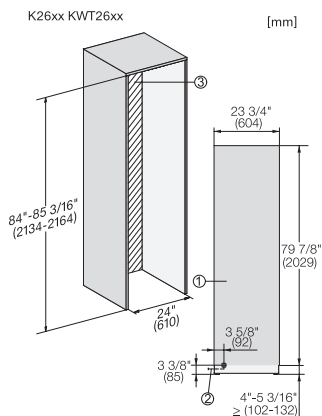

KWT 2672 ViS
MasterCool-wijnklimaatkast
voor topdesign en -techniek in groot formaat.

Opening angle 90°/115°, right side stop, MasterCool (Sketch) with footnote

Side-by-side, MasterCool, without partition wall, with heating mat (Sketch) (with footnote)

KWT2611Vi, KWT2671ViS, KWT2601Vi, KWT2661ViS, installation, MasterCool, installation drawings

Sideview, MasterCool, Sketch

Side-by-Side, MasterCool, footnote, installation drawings

KFP2455ed/cs, KFP2454ed/cs, front panel, front dimensions, MasterCool, installation drawings

Installation, MasterCool, *footnote, installation drawings

KWT2672ViS, KWT2662ViS, KWT2671 ViS, MasterCool, inner space, modeling, installation drawings

Example for dimensioning Side-by-side-Combination MasterCool (Sketch) (*footnote) (only for EUROPE)