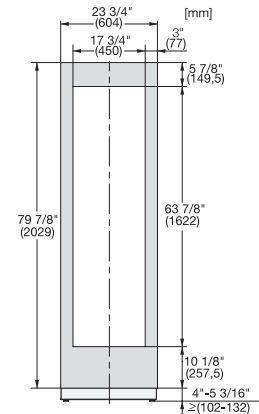

KWT 2672 ViS
MasterCool-wijnklimaatkast
voor topdesign en -techniek in groot formaat.

Opening angle 90°/115°, right side stop, MasterCool (Sketch) with footnote

Side-by-side, MasterCool, without partition wall, with heating mat (Sketch) (with footnote)

KWT2611Vi, KWT2671ViS, KWT2601Vi, KWT2661ViS, installation, MasterCool, installation drawings

Sideview, MasterCool, Sketch

Side-by-Side, MasterCool, footnote, installation drawings

KFP2455ed/cs, KFP2454ed/cs, front panel, front dimensions, MasterCool, installation drawings

Installation, MasterCool, *footnote, installation drawings

KWT2672ViS, KWT2662ViS, KWT2671 ViS, MasterCool, inner space, modeling, installation drawings

Example for dimensioning Side-by-side-Combination MasterCool (Sketch) (*footnote) (only for EUROPE)