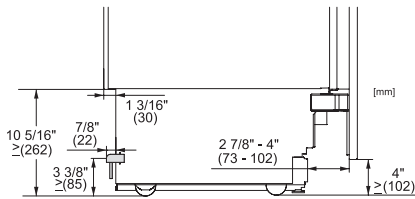

KWT 2672 ViS
MasterCool-wijnklimaatkast
voor topdesign en -techniek in groot formaat.

Opening angle 90°/115°, right side stop, MasterCool (Sketch) with footnote

Side-by-side, MasterCool, without partition wall, with heating mat (Sketch) (with footnote)

KWT2611Vi, KWT2671ViS, KWT2601Vi, KWT2661ViS, installation, MasterCool, installation drawings

Sideview, MasterCool, Sketch

Side-by-Side, MasterCool, footnote, installation drawings

KFP2455ed/cs, KFP2454ed/cs, front panel, front dimensions, MasterCool, installation drawings

Installation, MasterCool, *footnote, installation drawings

KWT2672ViS, KWT2662ViS, KWT2671 ViS, MasterCool, inner space, modeling, installation drawings

Example for dimensioning Side-by-side-Combination MasterCool (Sketch) (*footnote) (only for EUROPE)