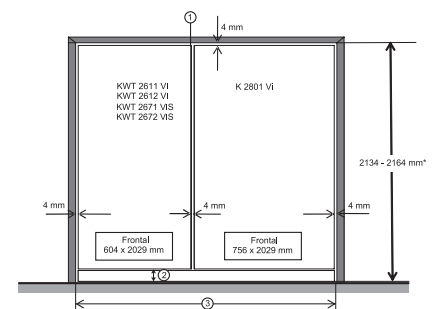

KWT 2672 ViS
MasterCool-wijnklimaatkast
voor topdesign en -techniek in groot formaat.

Opening angle 90°/115°, right side stop, MasterCool (Sketch) with footnote

Side-by-side, MasterCool, without partition wall, with heating mat (Sketch) (with footnote)

KWT2611Vi, KWT2671ViS, KWT2601Vi, KWT2661ViS, installation, MasterCool, installation drawings

Sideview, MasterCool, Sketch

Side-by-Side, MasterCool, footnote, installation drawings

KFP2455ed/cs, KFP2454ed/cs, front panel, front dimensions, MasterCool, installation drawings

Installation, MasterCool, *footnote, installation drawings

KWT2672ViS, KWT2662ViS, KWT2671 ViS, MasterCool, inner space, modeling, installation drawings

Example for dimensioning Side-by-side-Combination MasterCool (Sketch) (*footnote) (only for EUROPE)