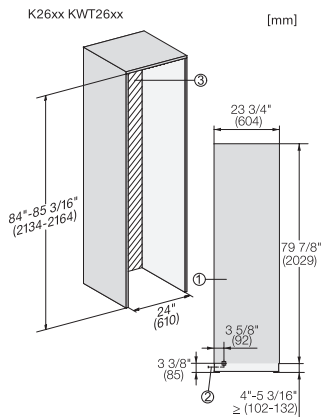

KWT 2672 ViS
MasterCool-wijnklimaatkast
voor topdesign en -techniek in groot formaat.

Opening angle 90°/115°, right side stop, MasterCool (Sketch) with footnote

Side-by-side, MasterCool, without partition wall, with heating mat (Sketch) (with footnote)

KWT2611Vi, KWT2671ViS, KWT2601Vi, KWT2661ViS, installation, MasterCool, installation drawings

Sideview, MasterCool, Sketch

Side-by-Side, MasterCool, footnote, installation drawings

KFP2455ed/cs, KFP2454ed/cs, front panel, front dimensions, MasterCool, installation drawings

Installation, MasterCool, *footnote, installation drawings

KWT2672ViS, KWT2662ViS, KWT2671 ViS, MasterCool, inner space, modeling, installation drawings

Example for dimensioning Side-by-side-Combination MasterCool (Sketch) (*footnote) (only for EUROPE)