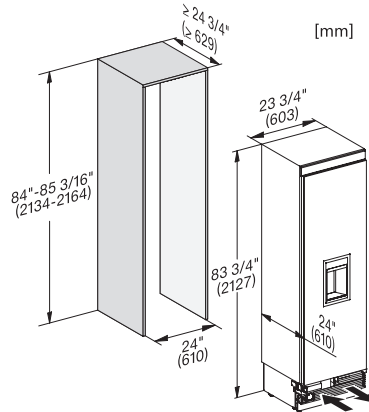

F 2672 Vi  
MasterCool-diepvriezer  
voor topdesign en -techniek in groot formaat.

Side-by-side, MasterCool, without partition wall, with heating mat (Sketch) (with footnote)

F2672Vi, F2662Vi, F2671Vi, F2661Vi, installation, MasterCool (installation drawings)