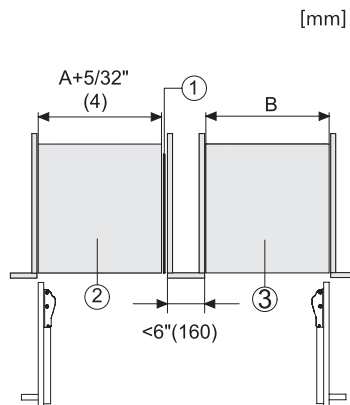

F 2672 Vi  
MasterCool-diepvriezer  
voor topdesign en -techniek in groot formaat.

Side-by-side, MasterCool, without partition wall, with heating mat (Sketch) (with footnote)

F2672Vi, F2662Vi, F2671Vi, F2661Vi, installation, MasterCool (installation drawings)

Sideview, MasterCool, Sketch

Side-by-Side, MasterCool, footnote, installation drawings

KFP2445ed/cs, KFP2444ed/cs, Front panel, Front dimensions, MasterCool, installation drawings

F2672Vi, F2672SF, F2662Vi, F2671Vi, F2671SF, F2661Vi, MasterCool, installation, installation drawings

Opening angle 90°/115°, right side stop, MasterCool (Sketch) with footnote