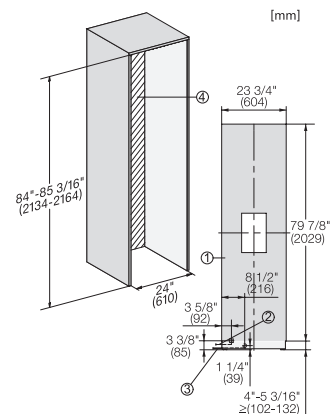

F 2672 Vi  
MasterCool-diepvriezer  
voor topdesign en -techniek in groot formaat.

Side-by-side, MasterCool, without partition wall, with heating mat (Sketch) (with footnote)

F2672Vi, F2662Vi, F2671Vi, F2661Vi, installation, MasterCool (installation drawings)

Sideview, MasterCool, Sketch

Side-by-Side, MasterCool, footnote, installation drawings

KFP2445ed/cs, KFP2444ed/cs, Front panel, Front dimensions, MasterCool, installation drawings

F2672Vi, F2672SF, F2662Vi, F2671Vi, F2671SF, F2661Vi, MasterCool, installation, installation drawings