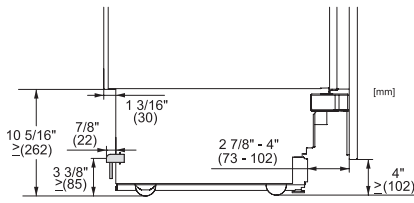

F 2812 Vi  
MasterCool-diepvriezer  
voor topdesign en -techniek in groot formaat.

Side-by-side, MasterCool, without partition wall, with heating mat (Sketch) (with footnote)

F2812Vi, F2813Vi, F2802Vi, F2811Vi, F2801Vi,  
MasterCool, inner space, installation drawings

KFP3005ed/cs, KFP3004ed/cs, Front panel, Front  
dimensions, MasterCool II, installation drawings

Sideview, MasterCool, Sketch

Side-by-Side, MasterCool, footnote, installation drawings

F2802Vi, F2812Vi, F2813Vi, F2812SF, F2801Vi, F2811Vi,  
F2811SF, installation, MasterCool, installation drawings