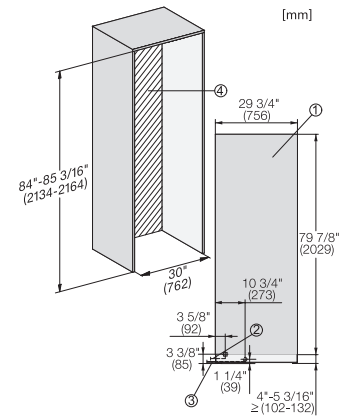

F 2812 Vi  
MasterCool-diepvriezer  
voor topdesign en -techniek in groot formaat.

Side-by-side, MasterCool, without partition wall, with heating mat (Sketch) (with footnote)

F2812Vi, F2813Vi, F2802Vi, F2811Vi, F2801Vi,  
MasterCool, inner space, installation drawings

KFP3005ed/cs, KFP3004ed/cs, Front panel, Front  
dimensions, MasterCool II, installation drawings

Sideview, MasterCool, Sketch

Side-by-Side, MasterCool, footnote, installation drawings

F2802Vi, F2812Vi, F2813Vi, F2812SF, F2801Vi, F2811Vi,  
F2811SF, installation, MasterCool, installation drawings