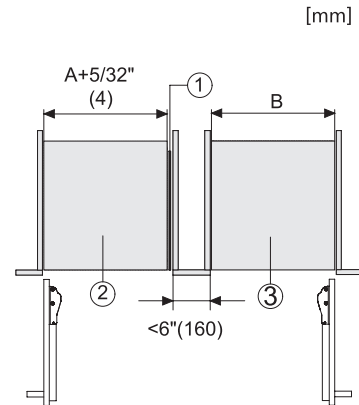

F 2812 Vi  
MasterCool-diepvriezer  
voor topdesign en -techniek in groot formaat.

Side-by-side, MasterCool, without partition wall, with heating mat (Sketch) (with footnote)

F2812Vi, F2813Vi, F2802Vi, F2811Vi, F2801Vi,  
MasterCool, inner space, installation drawings

KFP3005ed/cs, KFP3004ed/cs, Front panel, Front  
dimensions, MasterCool II, installation drawings

Sideview, MasterCool, Sketch

Side-by-Side, MasterCool, footnote, installation drawings

F2802Vi, F2812Vi, F2813Vi, F2812SF, F2801Vi, F2811Vi,  
F2811SF, installation, MasterCool, installation drawings