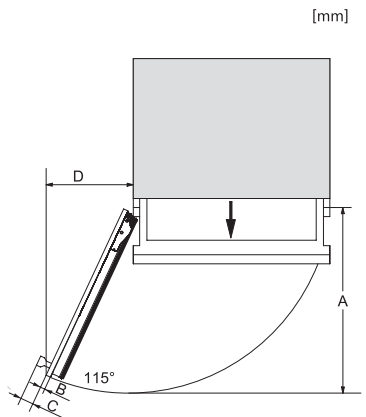

F 2812 Vi  
MasterCool-diepvriezer  
voor topdesign en -techniek in groot formaat.

Side-by-side, MasterCool, without partition wall, with heating mat (Sketch) (with footnote)

F2812Vi, F2813Vi, F2802Vi, F2811Vi, F2801Vi,  
MasterCool, inner space, installation drawings

KFP3005ed/cs, KFP3004ed/cs, Front panel, Front  
dimensions, MasterCool II, installation drawings

Sideview, MasterCool, Sketch

Side-by-Side, MasterCool, footnote, installation drawings

F2802Vi, F2812Vi, F2813Vi, F2812SF, F2801Vi, F2811Vi,  
F2811SF, installation, MasterCool, installation drawings

Opening angle 90°/115°, right side stop, MasterCool  
(Sketch) with footnote