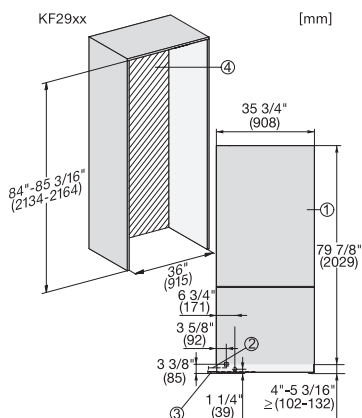

KF2901Vi/SF, KF2911Vi/SF, KF2801Vi/SF, KF2811Vi/SF, KF2981Vi/SF, sideview, MasterCool, installation drawings

KF2902Vi/SF, KF2912Vi/SF, KF2982Vi/SF, KF2901Vi/SF, KF2911Vi/SF, KF2981Vi/SF, installation, MasterCool