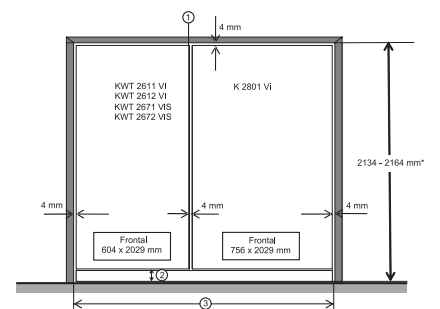

K 2802 Vi
MasterCool-koelkast
voor topdesign en -techniek in groot formaat.

Opening angle $90^\circ/115^\circ$, right side stop, MasterCool (Sketch) *footnote

Side-by-side, MasterCool, without partition wall, with heating mat (Sketch) (with footnote)

K2801Vi, K2811Vi, K2802Vi, K2812Vi, inner space, MasterCool, installation drawings

KFP3005ed/cs, KFP3004ed/cs, Front panel, Front dimensions, MasterCool II, installation drawings

Sideview, MasterCool, Sketch

Example for dimensioning Side-by-side-Combination MasterCool (Sketch) (*footnote) (only for EUROPE)

Side-by-Side, MasterCool, footnote, installation drawings

K2801Vi, K2811Vi, K2801SF, K2811SF, installation, MasterCool, *footnote, installation drawings

Example for dimensioning Side-by-side-Combination MasterCool (Sketch) (*footnote) (only for EUROPE)