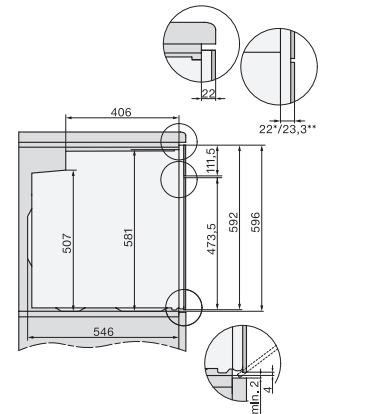

H 7565 BP

Oven

in perfect te combineren design met spijzenthermometer en BrilliantLight

installation H7000 XL, installation drawing

side view H7000 XL, installation drawings

built-in H7000 XL, installation drawing

H226x-1B/BP/E/EP/I/IP, H2x6xB/BP, H7x6xB/BP/BPX, installation drawings

H226x-1B/BP/E/EP/I/IP, H2760B/BP, H28x0B/BP, H7x40BM/BMX, H7x6xB/BP/BPX, installation drawings

side view H7000 XL build-under, installation drawing