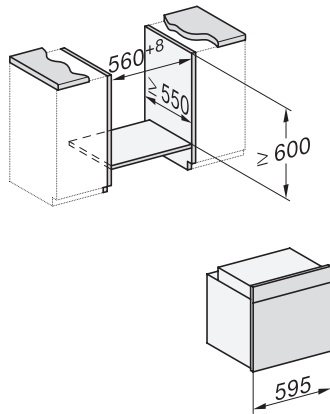

H 7565 BP

Oven

in perfect te combineren design met spijzenthermometer en BrilliantLight

installation H7000 XL, installation drawing

side view H7000 XL, installation drawings

built-in H7000 XL, installation drawing

H226x-1B/BP/E/EP/I/IP, H2x6xB/BP, H7x6xB/BP/BPX, installation drawings

H226x-1B/BP/E/EP/I/IP, H2760B/BP, H28x0B/BP, H7x40BM/BMX, H7x6xB/BP/BPX, installation drawings

side view H7000 XL build-under, installation drawing