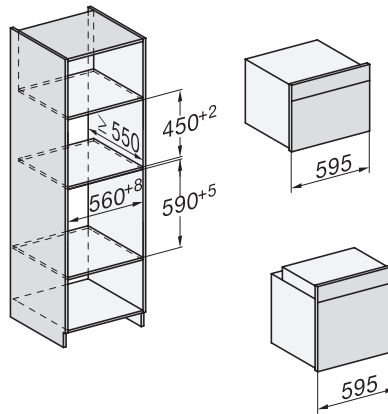

H 7565 BP

Oven

in perfect te combineren design met spijzenthermometer en BrilliantLight

installation H7000 XL, installation drawing

side view H7000 XL, installation drawings

built-in H7000 XL, installation drawing

H226x-1B/BP/E/EP/I/IP, H2x6xB/BP, H7x6xB/BP/BPX, installation drawings

H226x-1B/BP/E/EP/I/IP, H2760B/BP, H28x0B/BP, H7x40BM/BMX, H7x6xB/BP/BPX, installation drawings

side view H7000 XL build-under, installation drawing