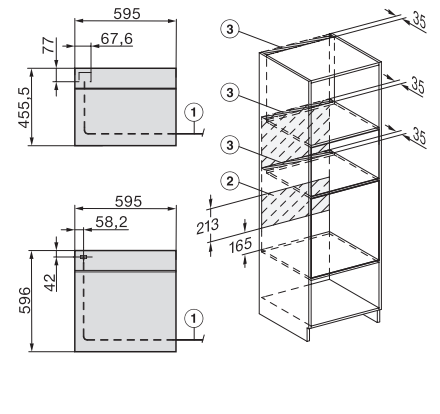

H2xxx-1 B/BP/E/I/IP, H7xxx B/BP/BM/BMX, installation drawings