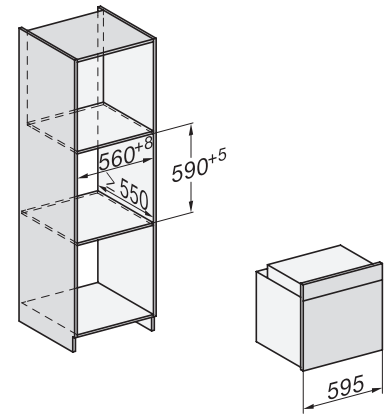

H 7565 BP

Oven

in perfect te combineren design met spijzenthermometer en BrilliantLight

installation H7000 XL, installation drawing

side view H7000 XL, installation drawings

built-in H7000 XL, installation drawing

H226x-1B/BP/E/EP/I/IP, H2x6xB/BP, H7x6xB/BP/BPX, installation drawings

H226x-1B/BP/E/EP/I/IP, H2760B/BP, H28x0B/BP, H7x40BM/BMX, H7x6xB/BP/BPX, installation drawings

side view H7000 XL build-under, installation drawing