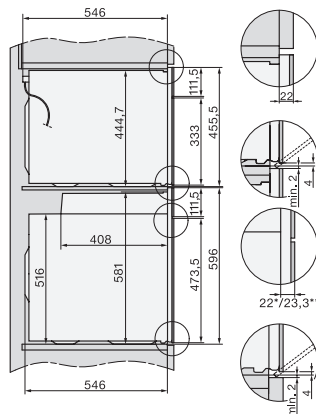

H 7565 BP

Oven

in perfect te combineren design met spijzenthermometer en BrilliantLight

installation H7000 XL, installation drawing

side view H7000 XL, installation drawings

built-in H7000 XL, installation drawing

H226x-1B/BP/E/EP/I/IP, H2x6xB/BP, H7x6xB/BP/BPX, installation drawings

H226x-1B/BP/E/EP/I/IP, H2760B/BP, H28x0B/BP, H7x40BM/BMX, H7x6xB/BP/BPX, installation drawings

side view H7000 XL build-under, installation drawing

H7x65BP, H7145BM, H7165B, H7365B, H2756B, H2765B/BP, DGC7151, DGC7351 installation drawings

H2xxx-1 B/BP/E/I/IP, H7xxx B/BP/BM/BMX, installation drawings

H2xxx-1 B/BP/E/I/IP, H7xxx B/BP/BM/BMX, installation drawings