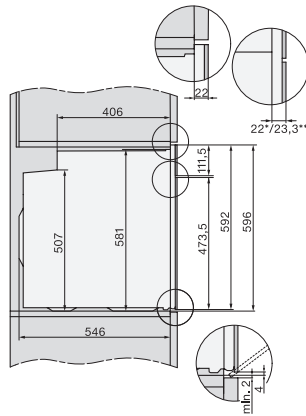

H 7565 BP

Oven

in perfect te combineren design met spijzenthermometer en BrilliantLight

installation H7000 XL, installation drawing

side view H7000 XL, installation drawings

built-in H7000 XL, installation drawing

H226x-1B/BP/E/EP/I/IP, H2x6xB/BP, H7x6xB/BP/BPX, installation drawings

H226x-1B/BP/E/EP/I/IP, H2760B/BP, H28x0B/BP, H7x40BM/BMX, H7x6xB/BP/BPX, installation drawings

side view H7000 XL build-under, installation drawing