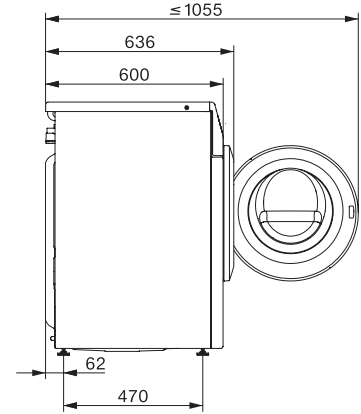

WEG675 WPS TDos&9kg

W1 wasmachine voorlader:

A | 9 kg | 1400 omw./min. | Automatische dosering | Voorstrijken | Miele@home

W1 installation drawing, slanted facia or straight facia, measures in mm

W1 drawing, slanted facia or straight facia, measures in mm

W1 drawing, slanted facia or straight facia, measures in mm

W1 drawing, slanted facia or straight facia, measures in mm