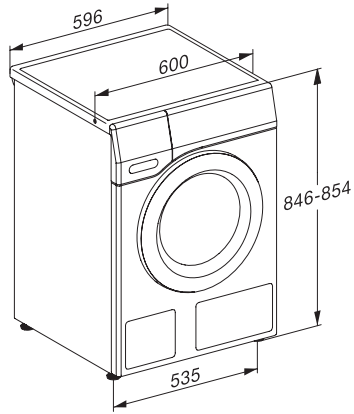

WEG375 WPS PWash&9kg

W1 wasmachine voorlader:

A | 9 kg | 1400 omw./min | QuickPowerWash | Voorstrijken | Miele@home

W1 installation drawing, slanted fascia or straight fascia, measures in mm

W1 drawing, slanted fascia or straight fascia, measures in mm