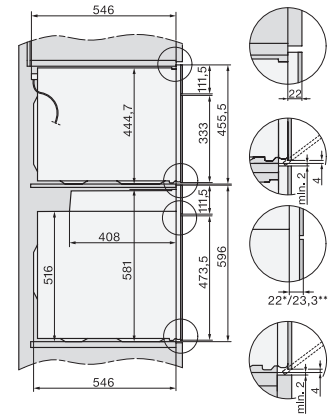

## H 7340 BM

Compacte oven met geïntegreerde microgolfoven

in perfect te combineren design met automatische en combinatieprogramma's.

H226x-1B/BP/E/EP//IP, H2760B/BP, H28x0B/BP, H7x40BM/BMX, H7x6xB/BP/BPX, installation drawings

side view H7000 BM build-under, installation drawings

H2xxx-1 B/BP/E//IP, H7xxx B/BP/BM/BMX, installation drawings

H2xxx-1 B/BP/E//IP, H7xxx B/BP/BM/BMX, installation drawings