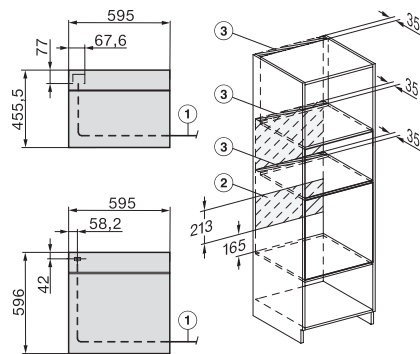

## H 7340 BM

Compacte oven met geïntegreerde microgolfoven

in perfect te combineren design met automatische en combinatieprogramma's.

H226x-1B/BP/E/EP//IP, H2760B/BP, H28x0B/BP, H7x40BM/BMX, H7x6xB/BP/BPX, installation drawings

side view H7000 BM build-under, installation drawings

H2xxx-1 B/BP/E//IP, H7xxx B/BP/BM/BMX, installation drawings

H2xxx-1 B/BP/E//IP, H7xxx B/BP/BM/BMX, installation drawings