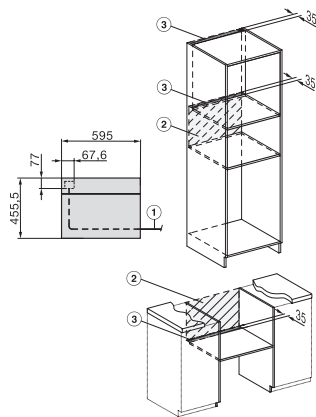

## H 7840 BM

Compacte oven met geïntegreerde microgolfoven

in perfect te combineren design met automat. programma's en spijzenthermometer.

side view H7000 BM, installation drawings

built-in H7000 BM, installation drawing

built-in H7000 BM build-under, installation drawings

installation H7000 BM, installation drawing

H7000 handle, installation drawing

H226x-1B/BP/E/EP/I/IP, H2760B/BP, H28x0B/BP, H7x40BM/BMX, H7x6xB/BP/BPX, installation drawings