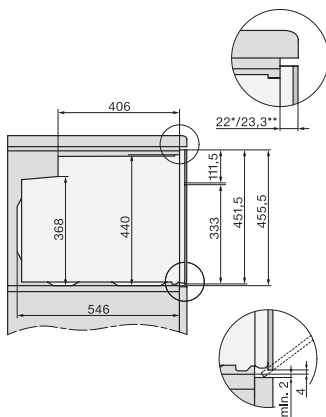

H 7840 BP

Compacte oven

in perfect te combineren design met spijzenthermometer en BrilliantLight.

side view H7000 M, installation drawings

side view H7000 M, installation drawings, GB, AU

built-in H7000 M, installation drawing

built-in H7000 M build-under, installation drawing

Installation H7000 M, installation drawing

DG2840, DG7x40, DGC7x4x, DG7x6x, DGC7x6x, DGD7635, DGM7x4x, DO7, H28B/BP, H7x4xB/BM/BP, H7x6xB/BP, installation drawing