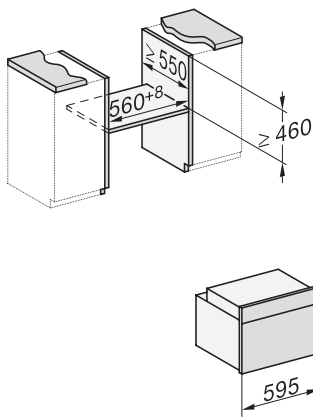

H 7840 BP

Compacte oven

in perfect te combineren design met spijzenthermometer en BrilliantLight.

side view H7000 M, installation drawings

side view H7000 M, installation drawings, GB, AU

built-in H7000 M, installation drawing