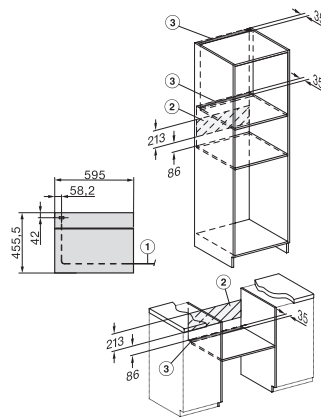

H 7840 BP

Compacte oven

in perfect te combineren design met spijzenthermometer en BrilliantLight.

side view H7000 M, installation drawings

side view H7000 M, installation drawings, GB, AU

built-in H7000 M, installation drawing

built-in H7000 M build-under, installation drawing

Installation H7000 M, installation drawing

DG2840, DG7x40, DGC7x4x, DG7x6x, DGC7x6x, DGD7635, DGM7x4x, DO7, H28B/BP, H7x4xB/BM/BP, H7x6xB/BP, installation drawing