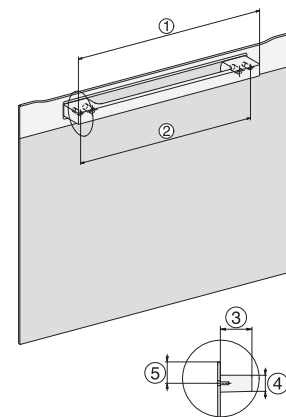

DG2840, DG7x40, DGC7x4x, DG7x6x, DGC7x6x, DGD7635, DGM7x4x, DO7, H28B/BP, H7x4xB/BM/BP, H7x6xB/BP, installation drawing