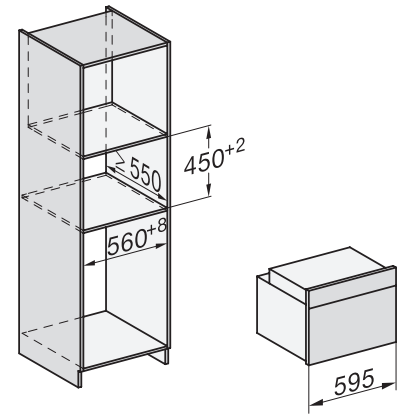

H 7840 BP

Compacte oven

in perfect te combineren design met spijzenthermometer en BrilliantLight.

side view H7000 M, installation drawings

side view H7000 M, installation drawings, GB, AU

built-in H7000 M, installation drawing