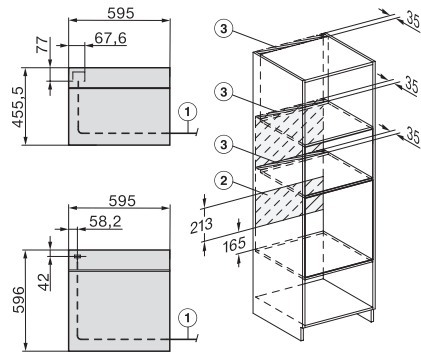

Installation H7000 XL underframe, installation drawings

H2x6x-1B/BP/E/EP/I/P, H2850BP, H7x6xB/BP/BPX, H2x6xB, installation drawings

H7000 handle, installation drawing

Installation H7000 BM XL, installation drawings

side view H7000 XL build-under, installation drawing

side view Kombi BM XL, installation drawings

H 7660 BP

Oven

in perfect te combineren design met spijzenthermometer en BrilliantLight

Installation Kombi BM XL, installation drawings