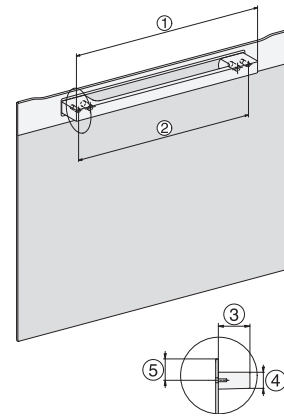

H 7660 BP

Oven

in perfect te combineren design met spijzenthermometer en BrilliantLight

installation H7000 XL, installation drawing

side view H7000 XL, installation drawings

built-in H7000 XL, installation drawing

Installation H7000 XL underframe, installation drawings

H2x6x-1B/BP/E/EP/I/P, H2850BP, H7x6xB/BP/BPX, H2x6xB, installation drawings

H7000 handle, installation drawing

Installation H7000 BM XL, installation drawings