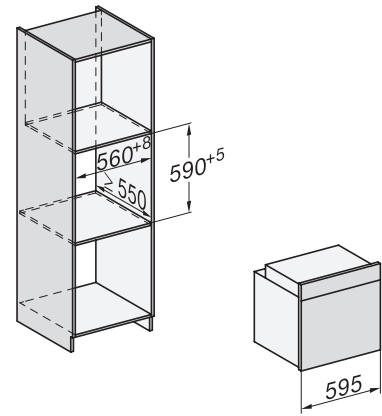

H 7660 BP

Oven

in perfect te combineren design met spijzenthermometer en BrilliantLight

installation H7000 XL, installation drawing

side view H7000 XL, installation drawings

built-in H7000 XL, installation drawing