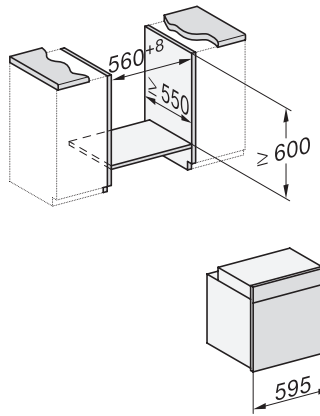

H 7660 BP

Oven

in perfect te combineren design met spijzenthermometer en BrilliantLight

installation H7000 XL, installation drawing

side view H7000 XL, installation drawings

built-in H7000 XL, installation drawing

Installation H7000 XL underframe, installation drawings

H2x6x-1B/BP/E/EP/I/P, H2850BP, H7x6xB/BP/BPX, H2x6xB, installation drawings

H7000 handle, installation drawing

Installation H7000 BM XL, installation drawings