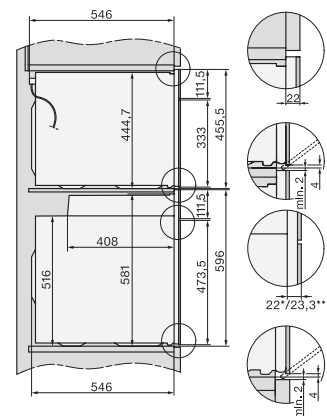

Installation H7000 XL underframe, installation drawings

H2x6x-1B/BP/E/EP/IP, H2850BP, H7x6xB/BP/BPX, H2x6xB, installation drawings

H7000 handle, installation drawing

Installation H7000 BM XL, installation drawings

side view H7000 XL build-under, installation drawing

side view Kombi BM XL, installation drawings

H 7464 BP

Oven

in perfect te combineren design met spijzenthermometer en led-verlichting.

Installation Kombi BM XL, installation drawings