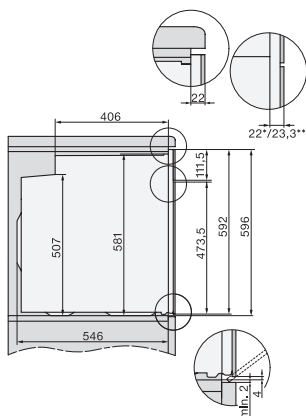

Installation H7000 XL underframe, installation drawings

H2x6x-1B/BP/E/EP/IP, H2850BP, H7x6xB/BP/BPX, H2x6xB, installation drawings

H7000 handle, installation drawing

Installation H7000 BM XL, installation drawings

side view H7000 XL build-under, installation drawing

side view Kombi BM XL, installation drawings

H 7464 BP

Oven

in perfect te combineren design met spijzenthermometer en led-verlichting.

Installation Kombi BM XL, installation drawings