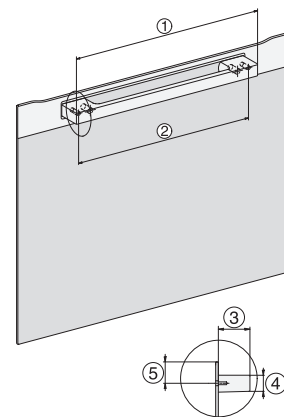

H 7464 BP

Oven

in perfect te combineren design met spijzenthermometer en led-verlichting.

installation H7000 XL, installation drawing

side view H7000 XL, installation drawings

built-in H7000 XL, installation drawing

Installation H7000 XL underframe, installation drawings

H2x6x-1B/BP/E/EP/IP, H2850BP, H7x6xB/BP/BPX, H2x6xB, installation drawings

H7000 handle, installation drawing

Installation H7000 BM XL, installation drawings