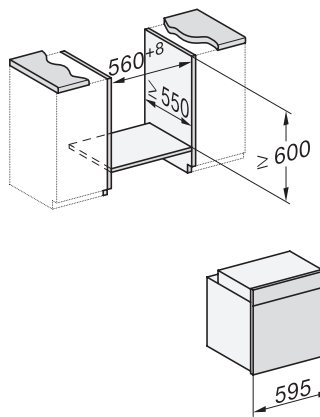

H 7464 BP

Oven

in perfect te combineren design met spijzenthermometer en led-verlichting.

installation H7000 XL, installation drawing

side view H7000 XL, installation drawings

built-in H7000 XL, installation drawing

Installation H7000 XL underframe, installation drawings

H2x6x-1B/BP/E/EP/IP, H2850BP, H7x6xB/BP/BPX, H2x6xB, installation drawings

H7000 handle, installation drawing

Installation H7000 BM XL, installation drawings