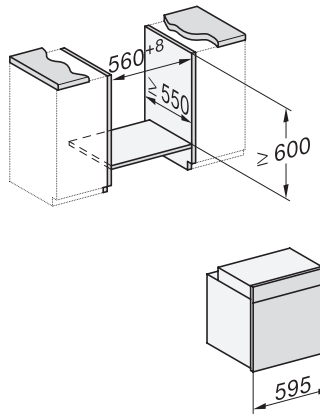

H 7460 BP

Oven

in perfect te combineren design met led-verlichting en pyrolyse.

installation H7000 XL, installation drawing

side view H7000 XL, installation drawings

built-in H7000 XL, installation drawing

Installation H7000 XL underframe, installation drawings

H2x6x-1B/BP/E/EP/I/IP, H2850BP, H7x6xB/BP/BPX, H2x6xB, installation drawings

H7000 handle, glass, installation drawings

Installation H7000 BM XL, installation drawings